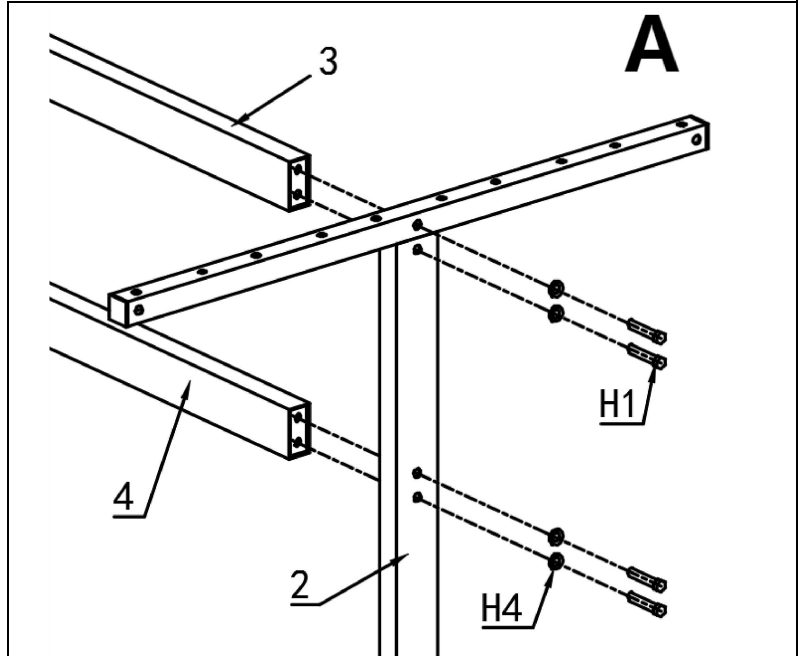

DANCOVER[®]

.com

Manual
for
Picnic Table w/Backrest
1,75x1,86m

Plastic Wooden Table & Bench

COMPONENTS CONTENTS

REF	QTY	DESCRIPTION
1	13	Plastic Wood Board
2	2	Table and Bench Frame
3	1	Upper Central Bar
4	1	Lower Central Bar
5	8	Bench Support
6	2	Table Top Support -Horizontal
7	2	Table Top Support -Vertical
8	2	Back Rest Support -Right
9	2	Back Rest Support -Left

FASTENER CONTENTS

REF	QTY	DESCRIPTION	PICTURE
H1	9	M8*45	
H2	22	M6*40	
H3	8	M8*15	
H4	38	φ8.5	
H6	1	M8	
H7	32	M6*65	
H8	56	M6*40	
	1	4mm	

Step1

Plastic Wooden Table & Bench

Step2

Step3

Plastic Wooden Table & Bench