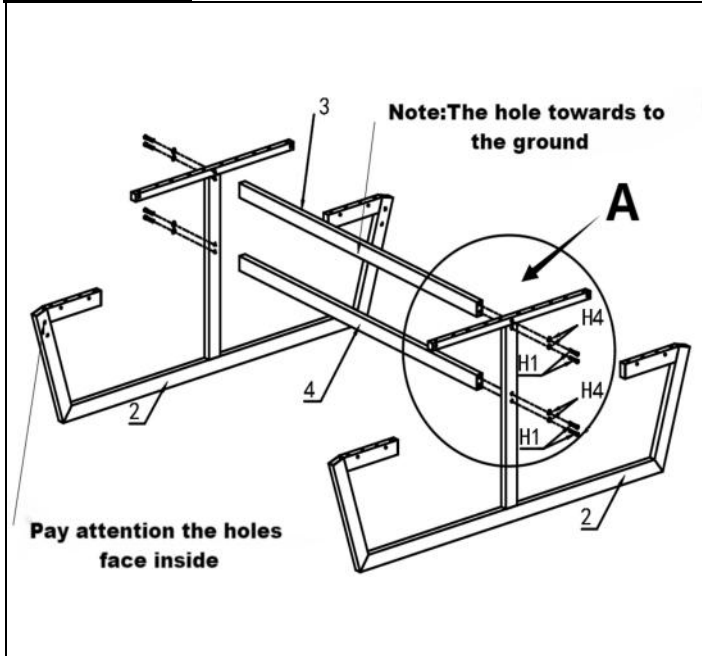

DANCOVER[®]

.com

Manual
for
Picnic Table w/Backrest
1,75x1,86m

Plastic Wooden Table & Bench

COMPONENTS CONTENTS

REF	QTY	DESCRIPTION
1	13	Plastic Wood Board
2	2	Table and Bench Frame
3	1	Upper Central Bar
4	1	Lower Central Bar
5	8	Bench Support
6	2	Table Top Support -Horizontal
7	2	Table Top Support -Vertical
8	2	Back Rest Support -Right
9	2	Back Rest Support -Left

FASTENER CONTENTS

REF	QTY	DESCRIPTION	PICTURE
H1	9	M8*45	
H2	22	M6*40	
H3	8	M8*15	
H4	38	φ8.5	
H6	1	M8	
H7	32	M6*65	
H8	56	M6*40	
	1	4mm	

Step1

Plastic Wooden Table & Bench

Step2

Step3

Plastic Wooden Table & Bench