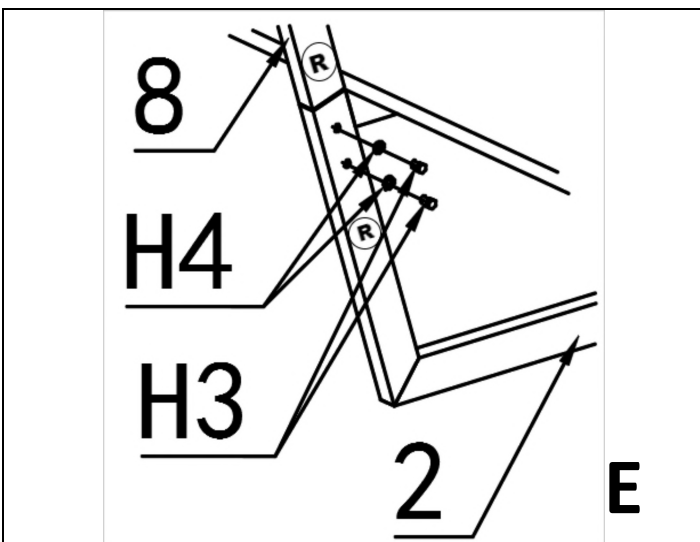

FASTENER CONTENTS

REF	QTY	DESCRIPTION	PICTURE
H1	9	M8*45	
H2	22	M6*40	
H3	8	M8*15	
H4	38	φ8.5	
H6	1	M8	
H7	32	M6*65	
H8	56	M6*40	
	1	4mm	

Step1

Plastic Wooden Table & Bench

Step2

Step3

Plastic Wooden Table & Bench

Step4

Make sure component 6 and 7 be connected tightly

Step5

Plastic Wooden Table & Bench

Step6

Step7

Plastic Wooden Table & Bench

Step8