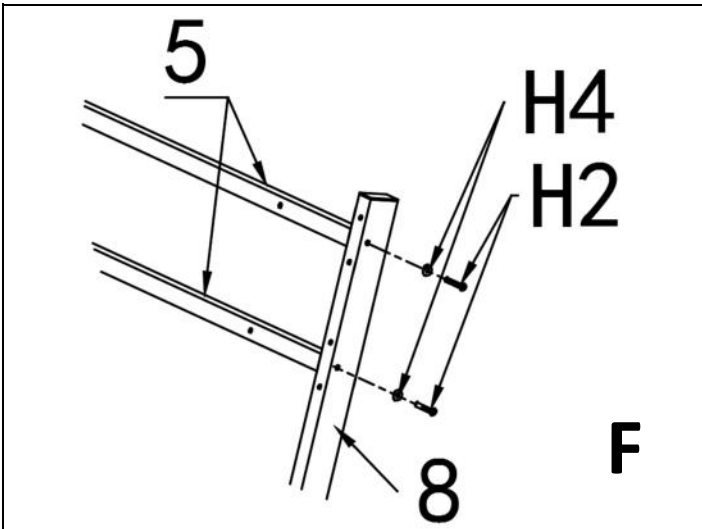

FASTENER CONTENTS

REF	QTY	DESCRIPTION	PICTURE
H1	9	M8*45	
H2	22	M6*40	
H3	8	M8*15	
H4	38	φ8.5	
H6	1	M8	
H7	32	M6*65	
H8	56	M6*40	
	1	4mm	

Step1

Plastic Wooden Table & Bench

Step2

Step3

Plastic Wooden Table & Bench

Step4

Make sure component 6 and 7 be connected tightly

Step5

Plastic Wooden Table & Bench

Step6

Step7

Plastic Wooden Table & Bench

Step8