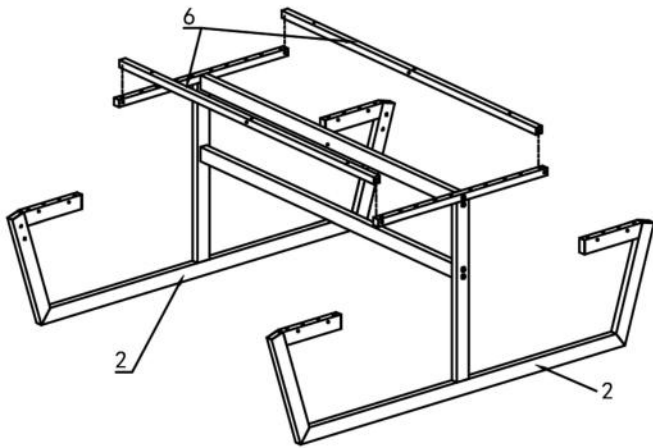

DANCOVER[®]

.com

Manual
for
Picnic Table w/Backrest
1,75x1,86m

Plastic Wooden Table & Bench

COMPONENTS CONTENTS

REF	QTY	DESCRIPTION
1	13	Plastic Wood Board
2	2	Table and Bench Frame
3	1	Upper Central Bar
4	1	Lower Central Bar
5	8	Bench Support
6	2	Table Top Support -Horizontal
7	2	Table Top Support -Vertical
8	2	Back Rest Support -Right
9	2	Back Rest Support -Left

FASTENER CONTENTS

REF	QTY	DESCRIPTION	PICTURE
H1	9	M8*45	
H2	22	M6*40	
H3	8	M8*15	
H4	38	φ8.5	
H6	1	M8	
H7	32	M6*65	
H8	56	M6*40	
	1	4mm	

Step1

Plastic Wooden Table & Bench

Step2

Step3

Plastic Wooden Table & Bench

Step4

Make sure component 6 and 7 be connected tightly

Step5

Plastic Wooden Table & Bench

Step6

Step7

Plastic Wooden Table & Bench

Step8