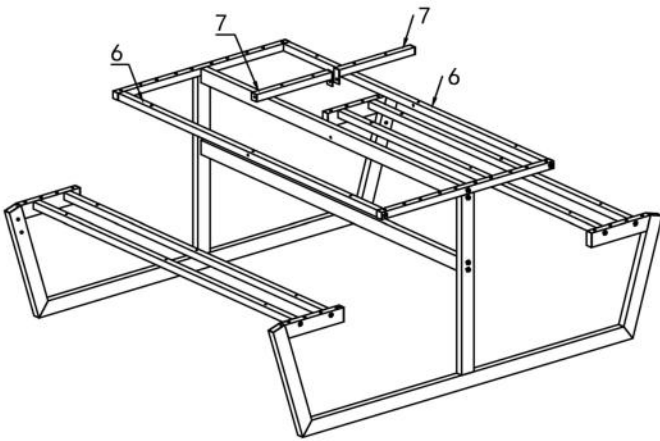

DANCOVER[®]

.com

Manual
for
Picnic Table w/Backrest
1,75x1,86m

Plastic Wooden Table & Bench

COMPONENTS CONTENTS

REF	QTY	DESCRIPTION
1	13	Plastic Wood Board
2	2	Table and Bench Frame
3	1	Upper Central Bar
4	1	Lower Central Bar
5	8	Bench Support
6	2	Table Top Support -Horizontal
7	2	Table Top Support -Vertical
8	2	Back Rest Support -Right
9	2	Back Rest Support -Left

FASTENER CONTENTS

REF	QTY	DESCRIPTION	PICTURE
H1	9	M8*45	
H2	22	M6*40	
H3	8	M8*15	
H4	38	φ8.5	
H6	1	M8	
H7	32	M6*65	
H8	56	M6*40	
	1	4mm	

Step1

Plastic Wooden Table & Bench

Step2

Step3

Plastic Wooden Table & Bench

Step4

Make sure component 6 and 7 be connected tightly

Step5

Plastic Wooden Table & Bench

Step6

Step7

Plastic Wooden Table & Bench

Step8