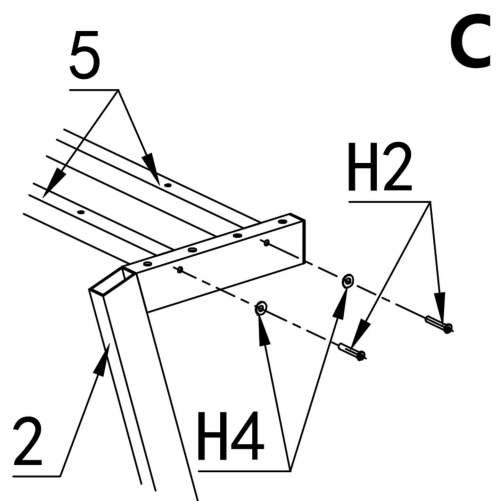

DANCOVER[®]

.com

Manual
for
Picnic Table w/Backrest
1,75x1,86m

Plastic Wooden Table & Bench

COMPONENTS CONTENTS

REF	QTY	DESCRIPTION
1	13	Plastic Wood Board
2	2	Table and Bench Frame
3	1	Upper Central Bar
4	1	Lower Central Bar
5	8	Bench Support
6	2	Table Top Support -Horizontal
7	2	Table Top Support -Vertical
8	2	Back Rest Support -Right
9	2	Back Rest Support -Left

FASTENER CONTENTS

REF	QTY	DESCRIPTION	PICTURE
H1	9	M8*45	
H2	22	M6*40	
H3	8	M8*15	
H4	38	φ8.5	
H6	1	M8	
H7	32	M6*65	
H8	56	M6*40	
	1	4mm	

Step1

Plastic Wooden Table & Bench

Step2

Step3

Plastic Wooden Table & Bench