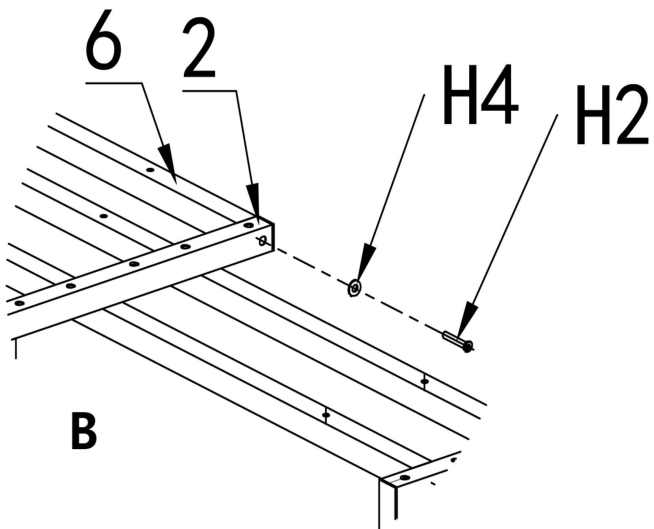

DANCOVER[®]

.com

Manual
for
Picnic Table w/Backrest
1,75x1,86m

Plastic Wooden Table & Bench

COMPONENTS CONTENTS

REF	QTY	DESCRIPTION
1	13	Plastic Wood Board
2	2	Table and Bench Frame
3	1	Upper Central Bar
4	1	Lower Central Bar
5	8	Bench Support
6	2	Table Top Support -Horizontal
7	2	Table Top Support -Vertical
8	2	Back Rest Support -Right
9	2	Back Rest Support -Left

FASTENER CONTENTS

REF	QTY	DESCRIPTION	PICTURE
H1	9	M8*45	
H2	22	M6*40	
H3	8	M8*15	
H4	38	φ8.5	
H6	1	M8	
H7	32	M6*65	
H8	56	M6*40	
	1	4mm	

Step1

Plastic Wooden Table & Bench

Step2

Step3

Plastic Wooden Table & Bench