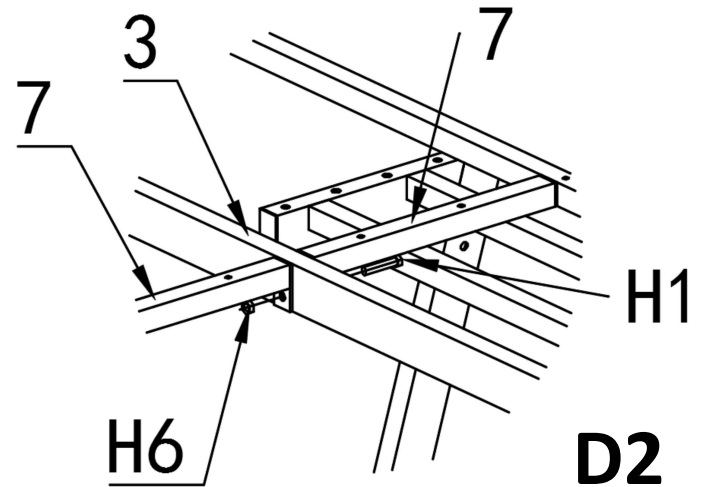

Make sure component 6 and 7 be connected tightly