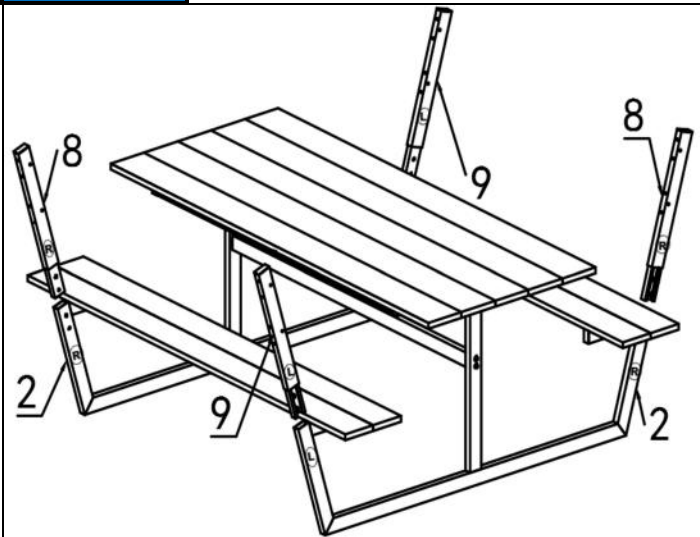

DANCOVER[®]

.com

Manual
for
Picnic Table w/Backrest
1,75x1,86m

Plastic Wooden Table & Bench

COMPONENTS CONTENTS

REF	QTY	DESCRIPTION
1	13	Plastic Wood Board
2	2	Table and Bench Frame
3	1	Upper Central Bar
4	1	Lower Central Bar
5	8	Bench Support
6	2	Table Top Support -Horizontal
7	2	Table Top Support -Vertical
8	2	Back Rest Support -Right
9	2	Back Rest Support -Left

Step4

Make sure component 6 and 7 be connected tightly

Step5

Plastic Wooden Table & Bench

Step6

Step7

Plastic Wooden Table & Bench

Step8