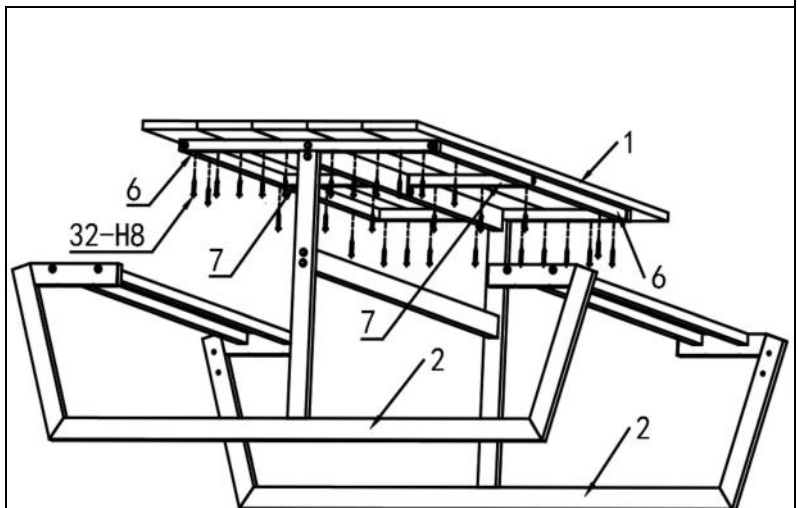

DANCOVER[®]

.com

Manual
for
Picnic Table w/Backrest
1,75x1,86m

Plastic Wooden Table & Bench

COMPONENTS CONTENTS

REF	QTY	DESCRIPTION
1	13	Plastic Wood Board
2	2	Table and Bench Frame
3	1	Upper Central Bar
4	1	Lower Central Bar
5	8	Bench Support
6	2	Table Top Support -Horizontal
7	2	Table Top Support -Vertical
8	2	Back Rest Support -Right
9	2	Back Rest Support -Left

FASTENER CONTENTS

REF	QTY	DESCRIPTION	PICTURE
H1	9	M8*45	
H2	22	M6*40	
H3	8	M8*15	
H4	38	φ8.5	
H6	1	M8	
H7	32	M6*65	
H8	56	M6*40	
	1	4mm	

Step1

Plastic Wooden Table & Bench

Step2

Step3

Plastic Wooden Table & Bench

Step4

Make sure component 6 and 7 be connected tightly

Step5

Plastic Wooden Table & Bench

Step6

Step7

Plastic Wooden Table & Bench

Step8