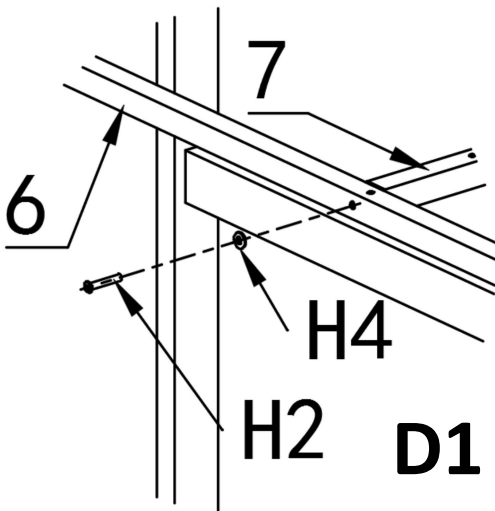

Make sure component 6 and 7 be connected tightly