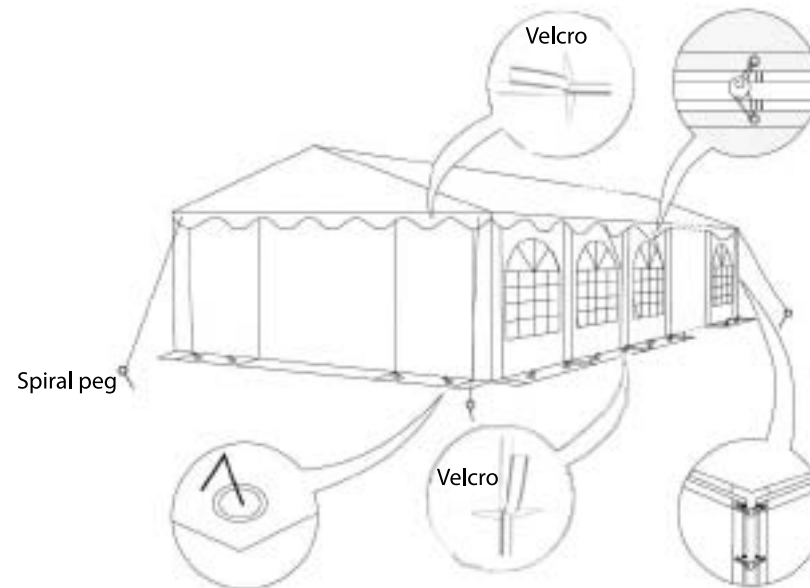

Use the velcro overlay to attach 2 roof sections to each other.

7x14 -2,3 PARTY TENT SEMI PRO, CombiTent

III

Cover the roof on the frame and attach it with the bungee balls. Take care of the tension of the bungee balls, if you use too many on one side of the tent, it may be too tight to tie the other side. Leg 1 with holes, should be on both sides of the tent.

IV

Attach all supported poles (1) to the joints (7.10), built-up the framework use the super pegs to fix the poles into the ground. Tighten the frame with the turnbuckle set.

7x14 -2,3 PARTY TENT SEMI PRO, CombiTent

V

Attach the sidewalls to the frame using the bungees.

Attach the endwall directly to the roof with velcro.

Connect the leg covers to the sidewalls and endwalls with velcro as shown.

Use the short ground pegs to fasten the endwalls to the ground.

The guy rope runs from every corner of the tent and is braced to the ground using the spiral pegs.

The super pegs provide the tent with additional tension and stability

Contact information

Head office:

Dancover A/S
Nordre Strandvej 119 G
3150 Hellebæk
Denmark