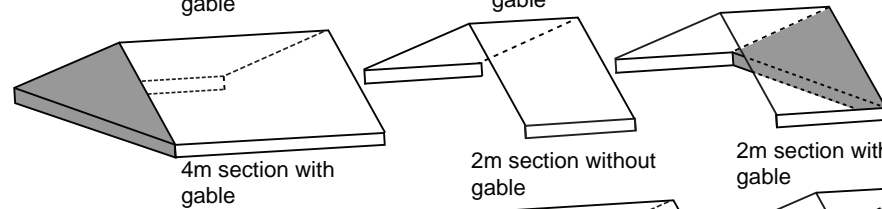

7x14 -2,3 PARTY TENT SEMI PRO, CombiTent

CombiTent roof explained

7x6

7x8

7x10

7x12

7x14

When you are making your CombiTent **shorter**. Use the velcro overlay to detach roof sections.

Use the velcro overlay to attach 2 roof sections to each other.