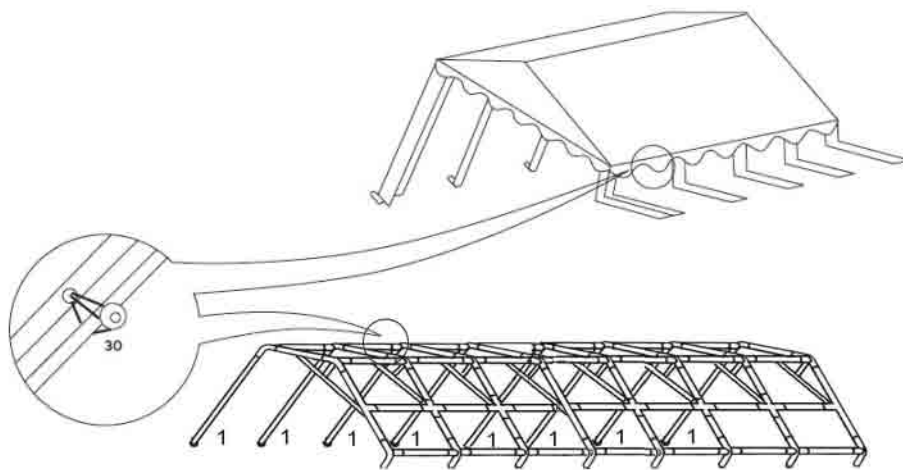

7x14 -2,3 PARTY TENT SEMI PRO, CombiTent

CombiTent roof explained

7x6

7x8

7x10

7x12

7x14

When you are making your CombiTent **shorter**. Use the velcro overlay to detach roof sections.

Use the velcro overlay to attach 2 roof sections to each other.

7x14 -2,3 PARTY TENT SEMI PRO, CombiTent

III

Cover the roof on the frame and attach it with the bungee balls. Take care of the tension of the bungee balls, if you use too many on one side of the tent, it may be too tight to tie the other side. Leg 1 with holes, should be on both sides of the tent.