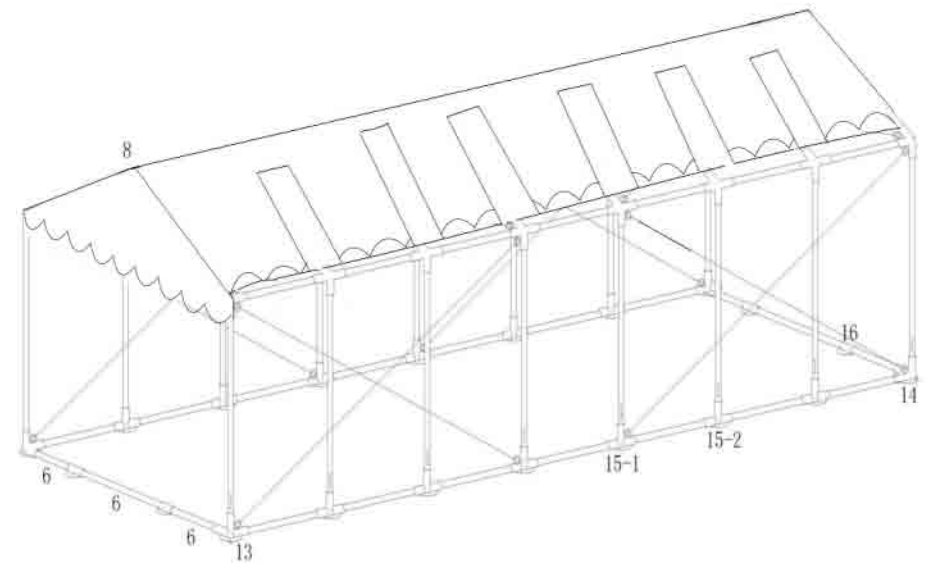

IV

Attach all supported poles (1) to the joints (7.10), built-up the framework use the super pegs to fix the poles into the ground. Tighten the frame with the turnbuckle set.