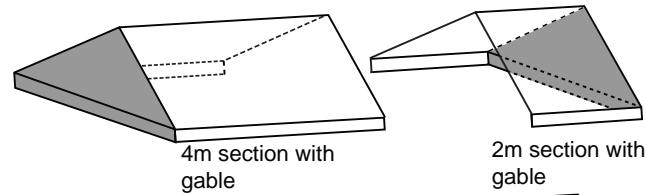

7x14 -2,3 PARTY TENT SEMI PRO, CombiTent

CombiTent roof explained

7x6