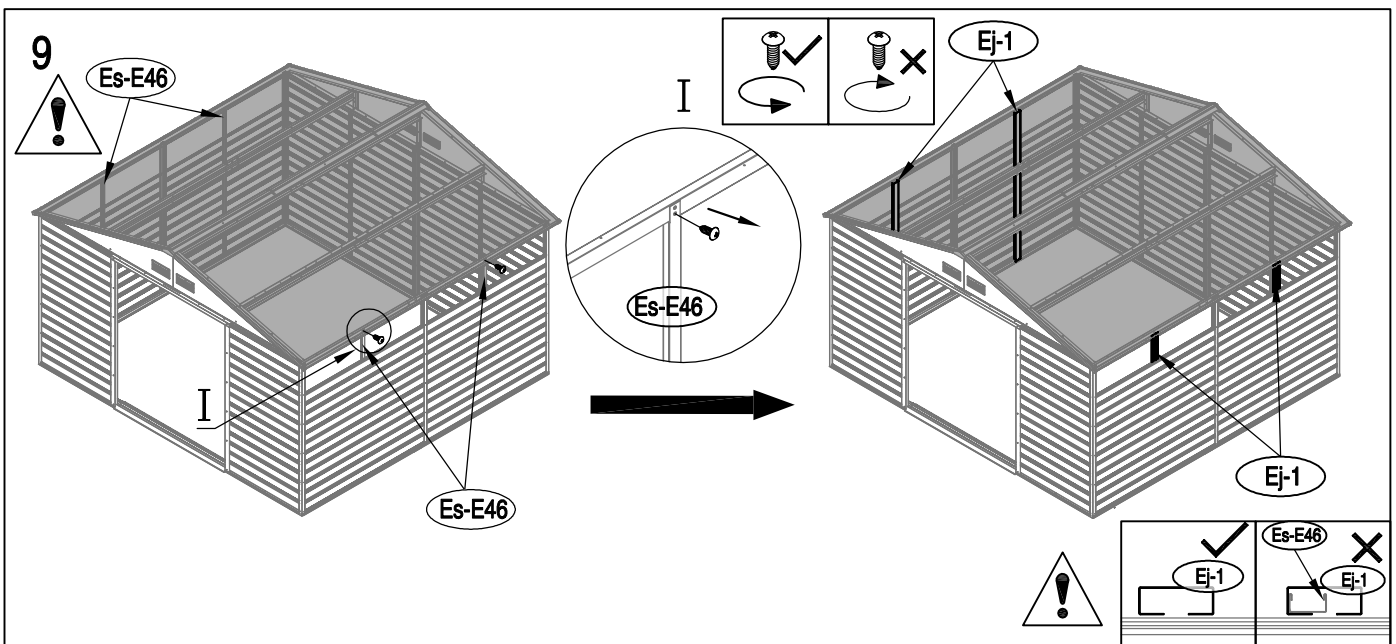

Manual
for
ProShed Extra Strength Support Set
for Garden Shed
12,99m²

Steel Holder

OWNER'S MANUAL / Instructions for Assembly

Requires two people for Installation.

Size

13

14

15