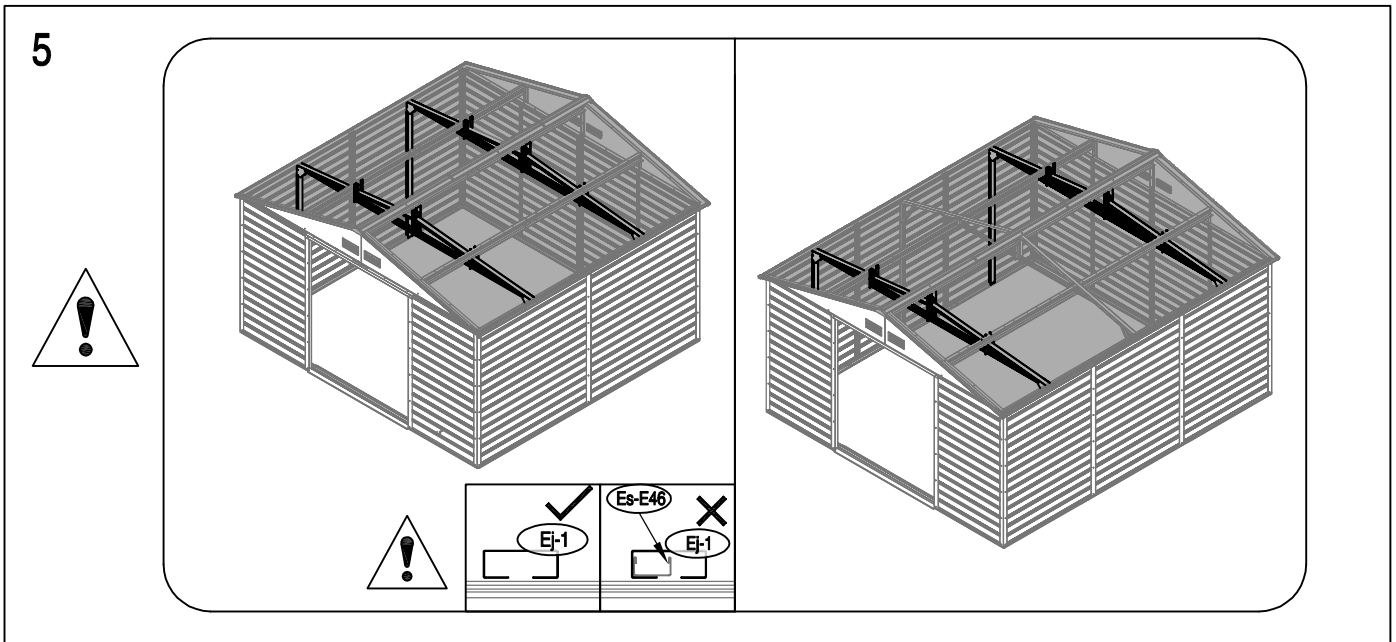

Manual
for
ProShed Extra Strength Support Set
for Garden Shed
12,99m²

Steel Holder

OWNER'S MANUAL / Instructions for Assembly

Requires two people for Installation.

Size

13

14

15