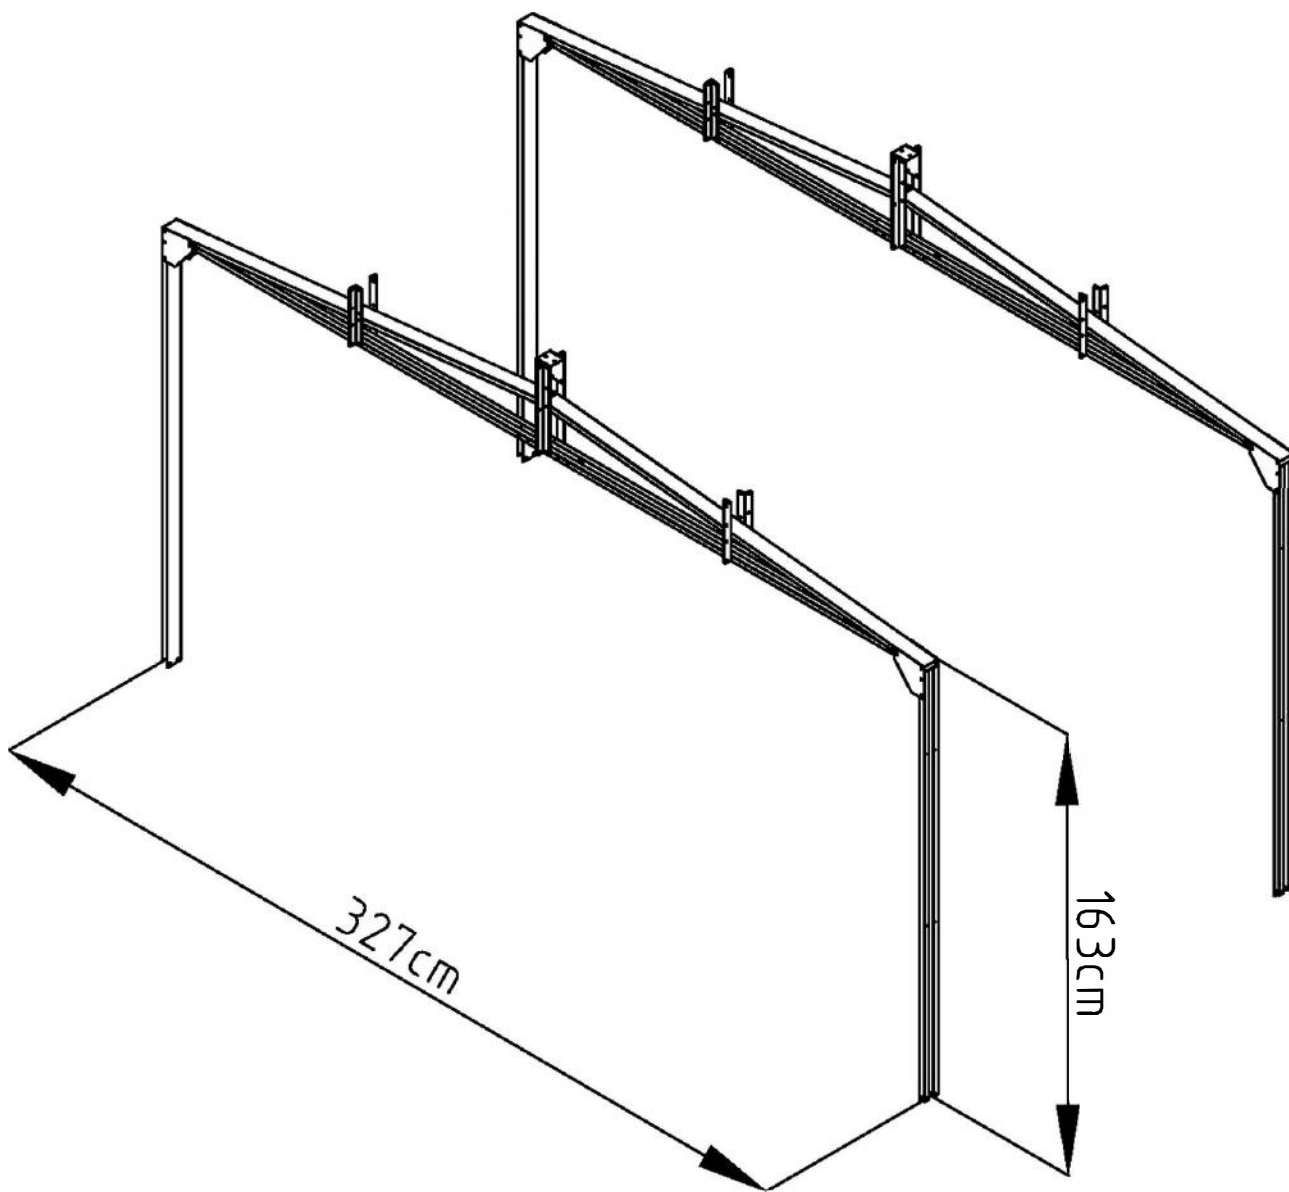

Manual
for
ProShed Extra Strength Support Set
for Garden Shed
12,99m²

Steel Holder

OWNER'S MANUAL / Instructions for Assembly

Requires two people for Installation.

Size

13

14

15