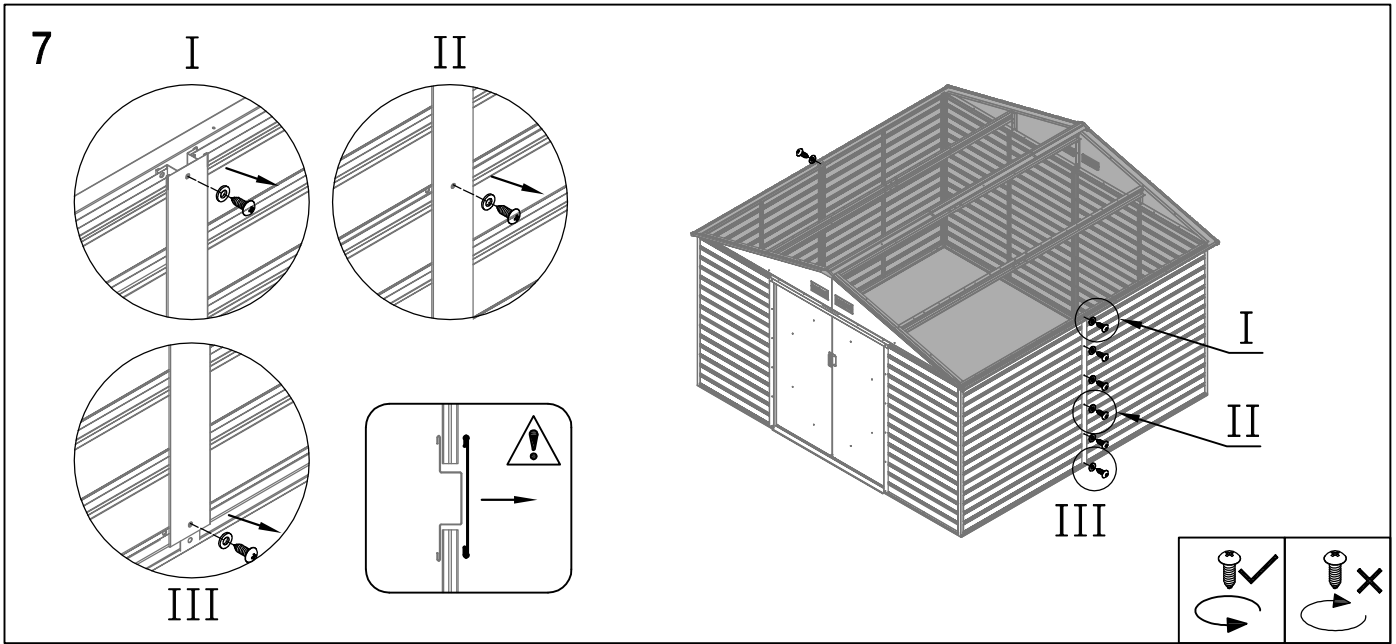

Manual
for
ProShed Extra Strength Support Set
for Garden Shed
12,99m²

Steel Holder

OWNER'S MANUAL / Instructions for Assembly

Requires two people for Installation.

Size

13

14

15