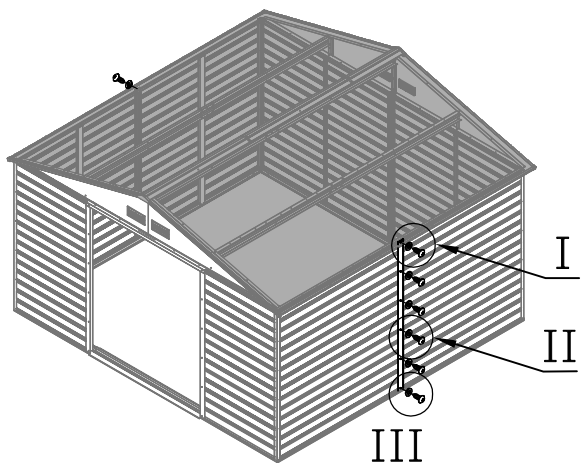

Manual
for
ProShed Extra Strength Support Set
for Garden Shed
12,99m²

Steel Holder

OWNER'S MANUAL / Instructions for Assembly

Requires two people for Installation.

Size

13

14

15