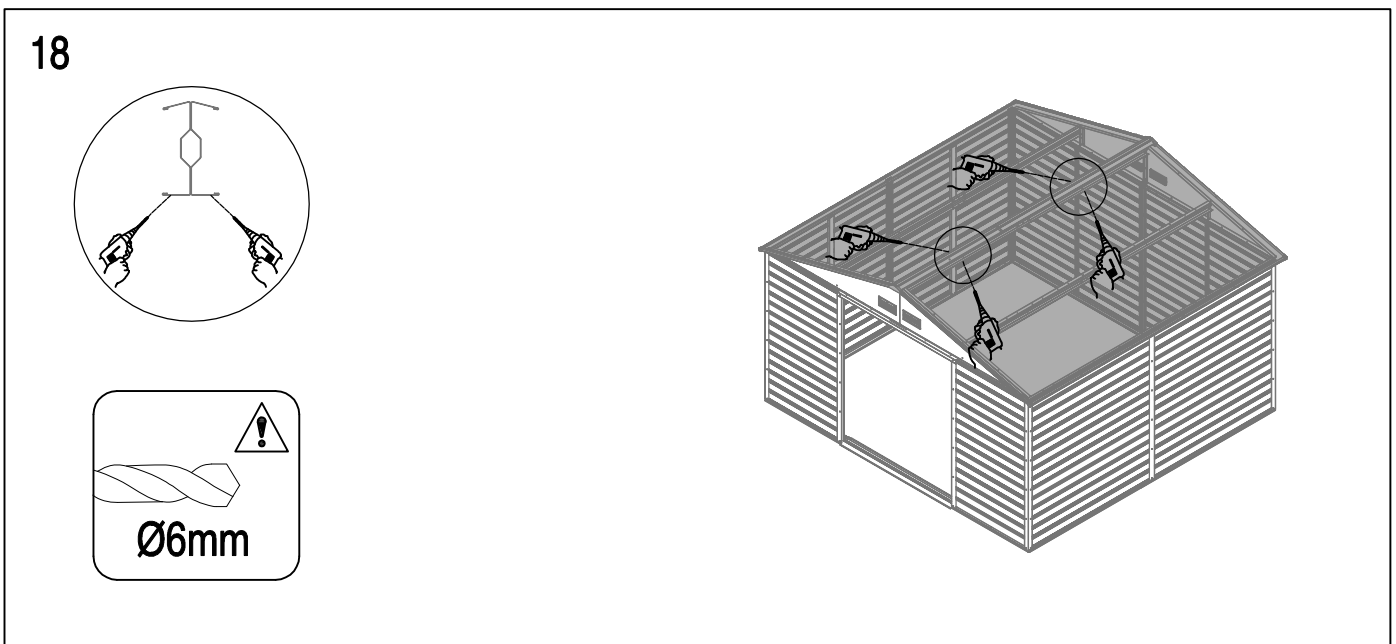

Manual
for
ProShed Extra Strength Support Set
for Garden Shed
12,99m²

Steel Holder

OWNER'S MANUAL / Instructions for Assembly

Requires two people for Installation.

Size

13

14

15