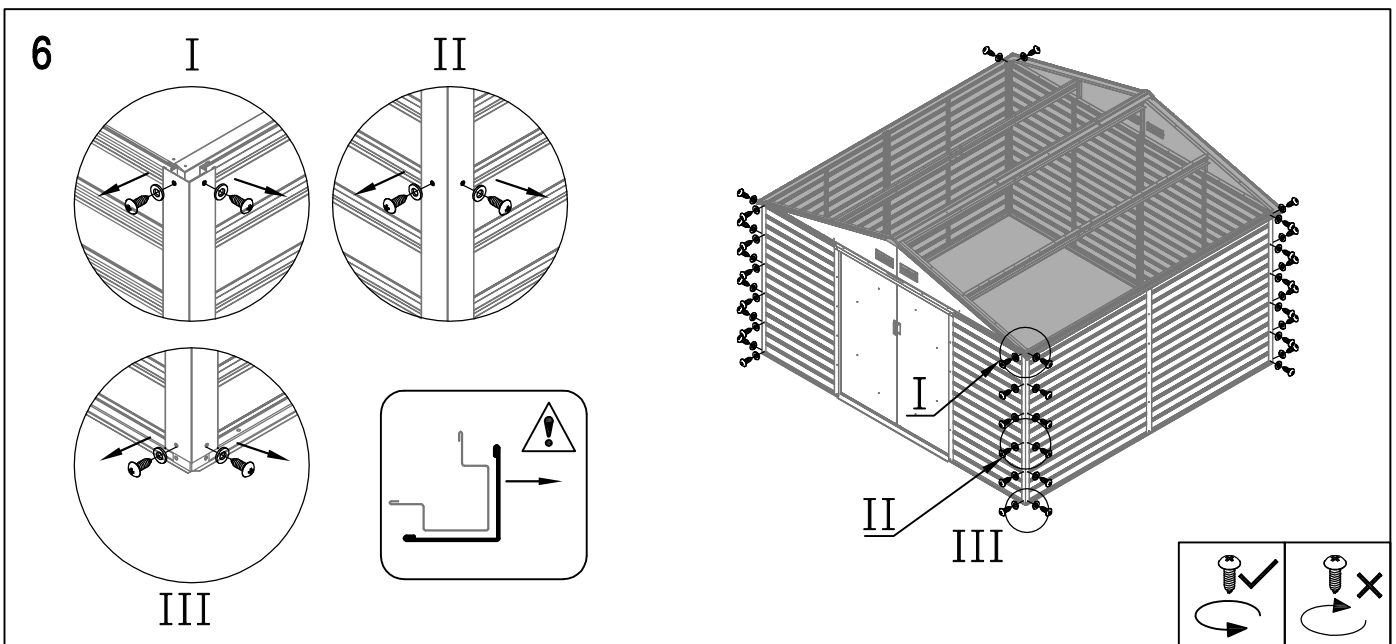

Manual
for
ProShed Extra Strength Support Set
for Garden Shed
12,99m²

Steel Holder

OWNER'S MANUAL / Instructions for Assembly

Requires two people for Installation.

Size

13

14

15