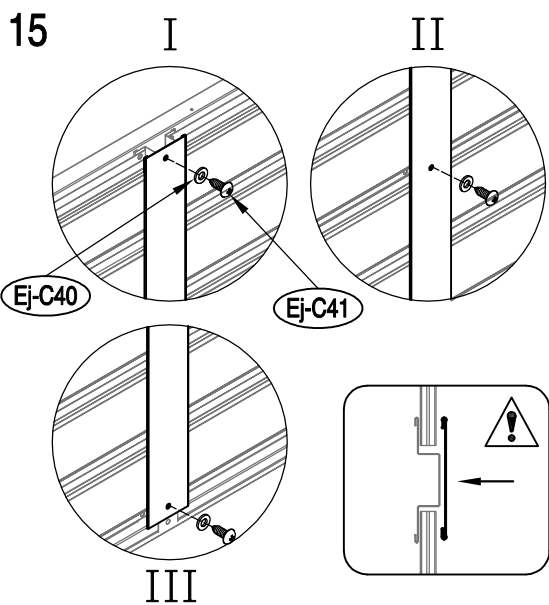

Manual
for
ProShed Extra Strength Support Set
for Garden Shed
12,99m²

Steel Holder

OWNER'S MANUAL / Instructions for Assembly

Requires two people for Installation.

Size

13

14

15