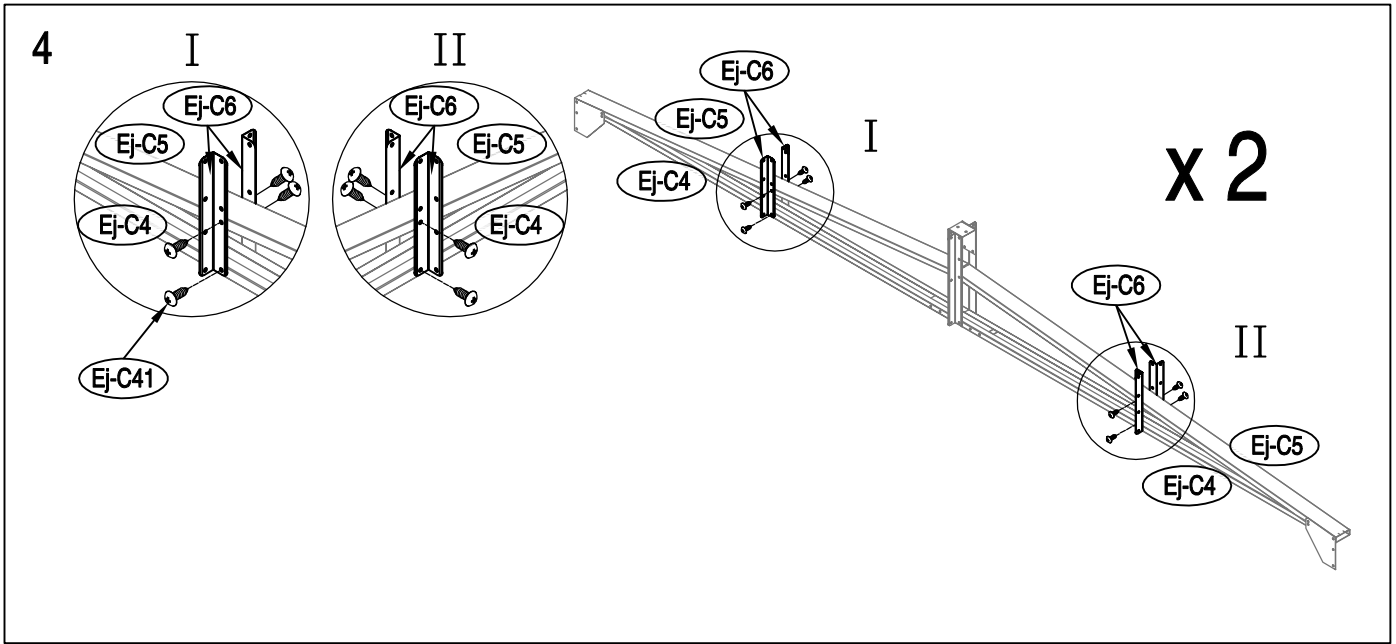

Manual
for
ProShed Extra Strength Support Set
for Garden Shed
12,99m²

Steel Holder

OWNER'S MANUAL / Instructions for Assembly

Requires two people for Installation.

Size

13

14

15