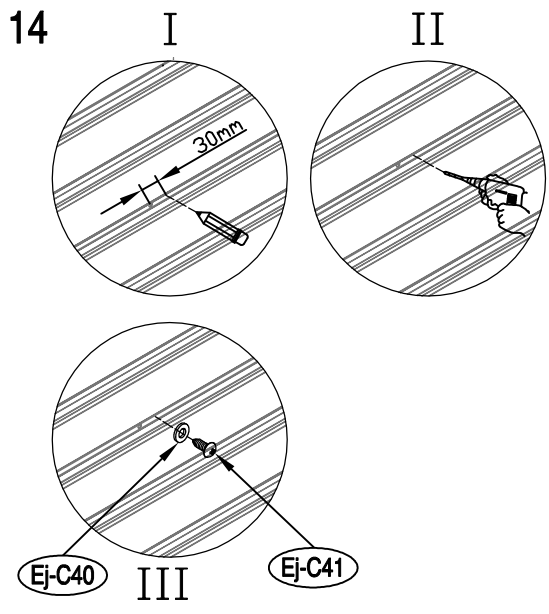

Manual
for
ProShed Extra Strength Support Set
for Garden Shed
12,99m²

Steel Holder

OWNER'S MANUAL / Instructions for Assembly

Requires two people for Installation.

Size

13

14

15