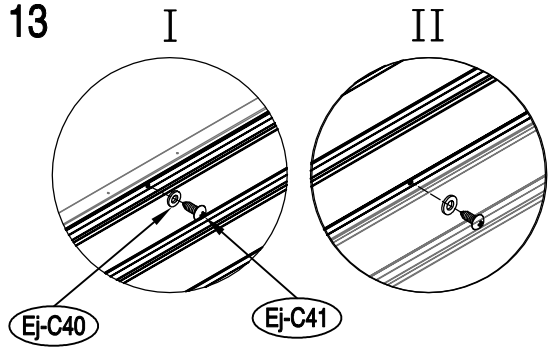

Manual
for
ProShed Extra Strength Support Set
for Garden Shed
12,99m²

Steel Holder

OWNER'S MANUAL / Instructions for Assembly

Requires two people for Installation.

Size

13

14

15