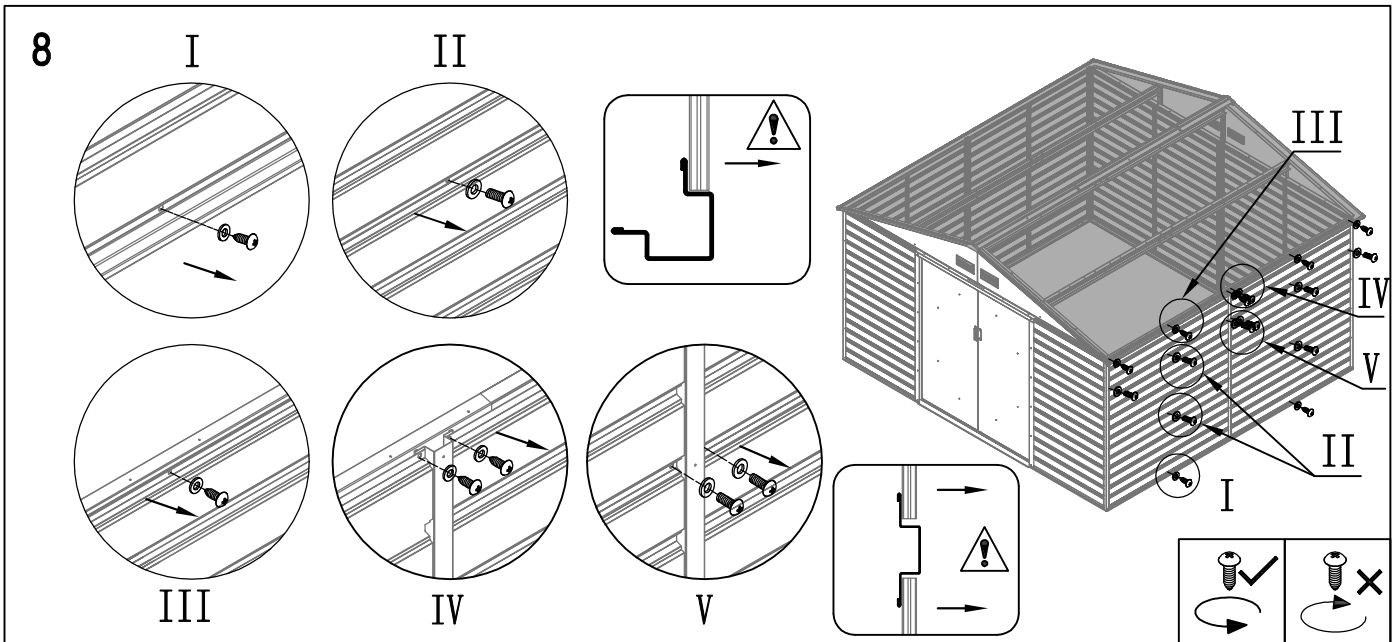

Manual
for
ProShed Extra Strength Support Set
for Garden Shed
12,99m²

Steel Holder

OWNER'S MANUAL / Instructions for Assembly

Requires two people for Installation.

Size

13

14

15