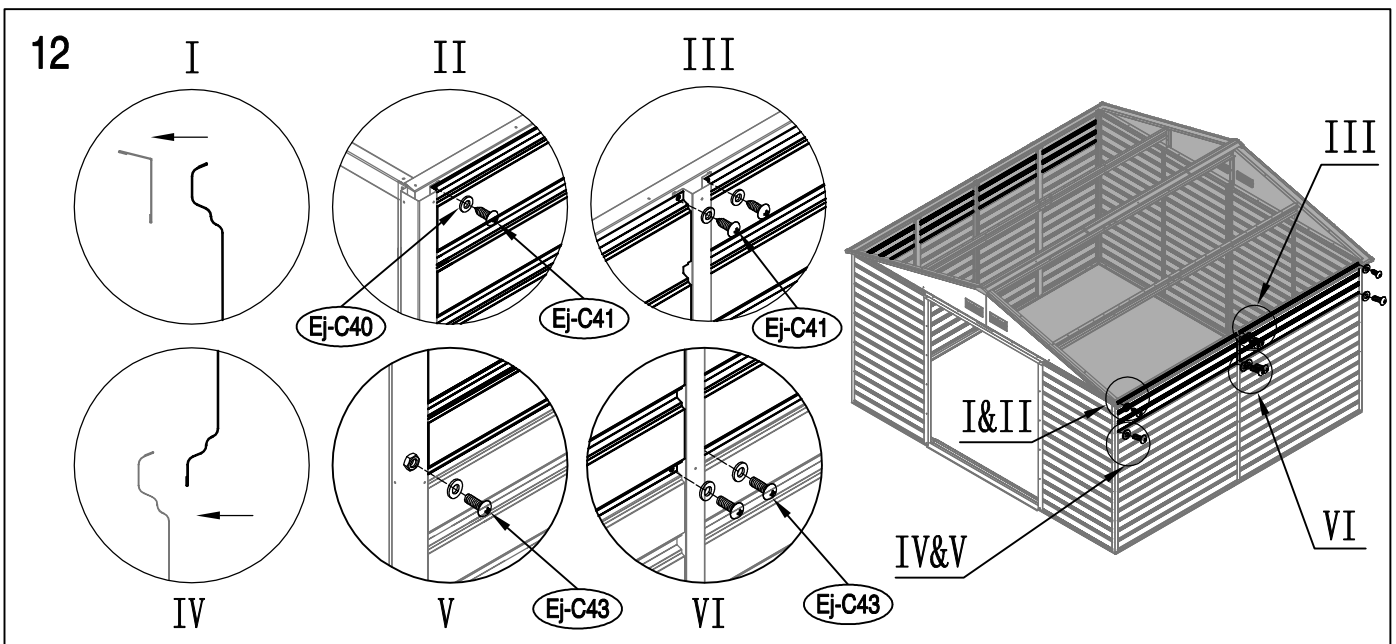

Manual
for
ProShed Extra Strength Support Set
for Garden Shed
12,99m²

Steel Holder

OWNER'S MANUAL / Instructions for Assembly

Requires two people for Installation.

Size

13

14

15