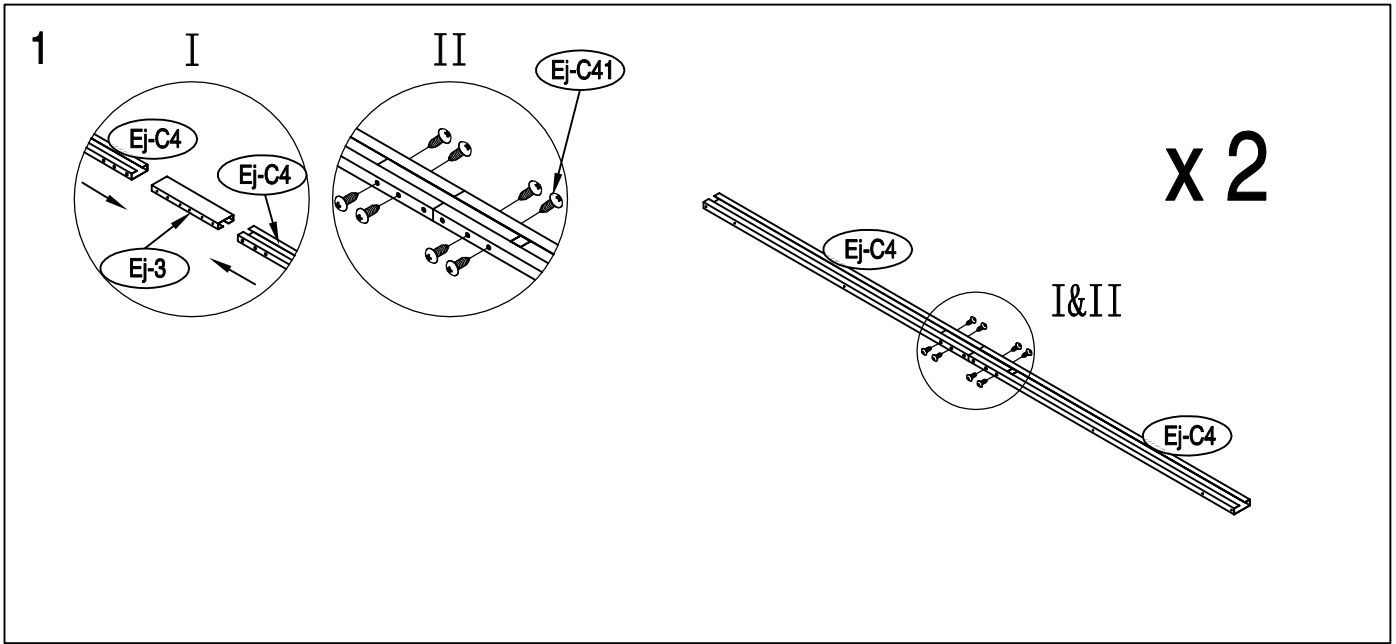

Manual
for
ProShed Extra Strength Support Set
for Garden Shed
12,99m²

Steel Holder

OWNER'S MANUAL / Instructions for Assembly

Requires two people for Installation.

Size

13

14

15