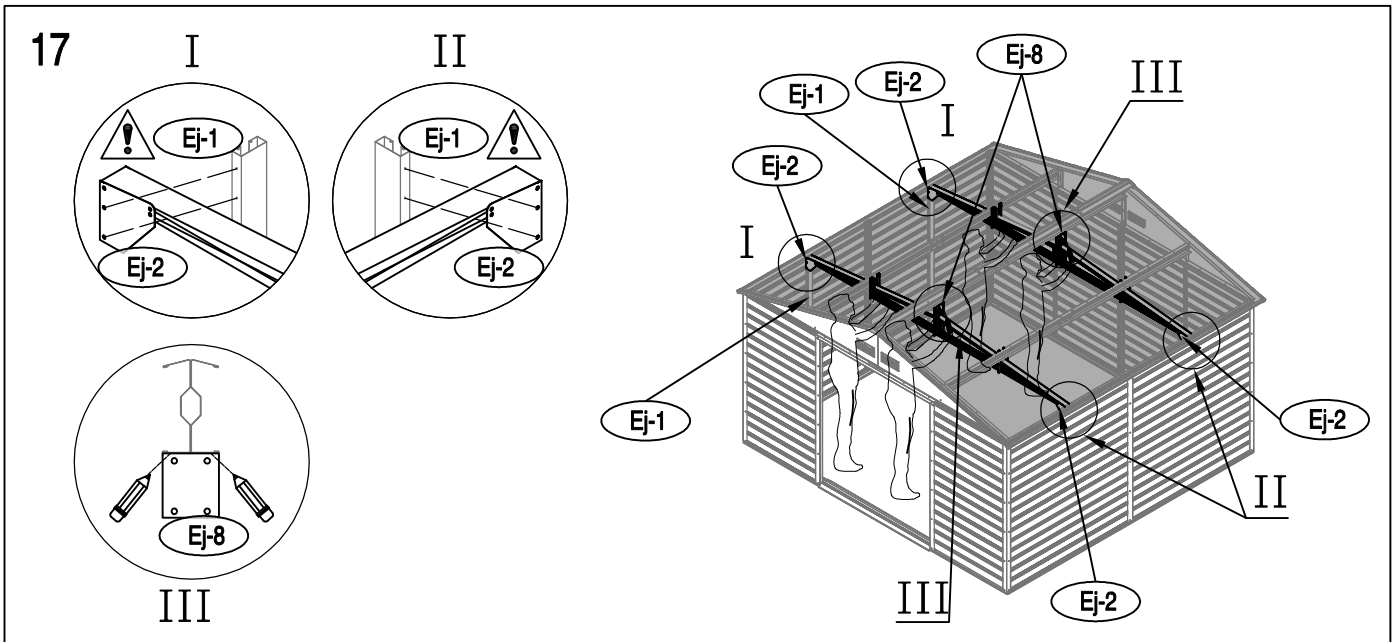

Manual
for
ProShed Extra Strength Support Set
for Garden Shed
12,99m²

Steel Holder

OWNER'S MANUAL / Instructions for Assembly

Requires two people for Installation.

Size

13

14

15