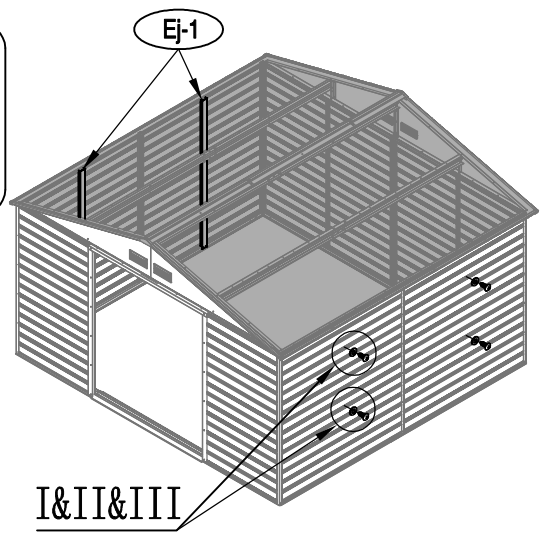

Manual
for
ProShed Extra Strength Support Set
for Garden Shed
12,99m²

Steel Holder

OWNER'S MANUAL / Instructions for Assembly

Requires two people for Installation.

Size

13

14

15