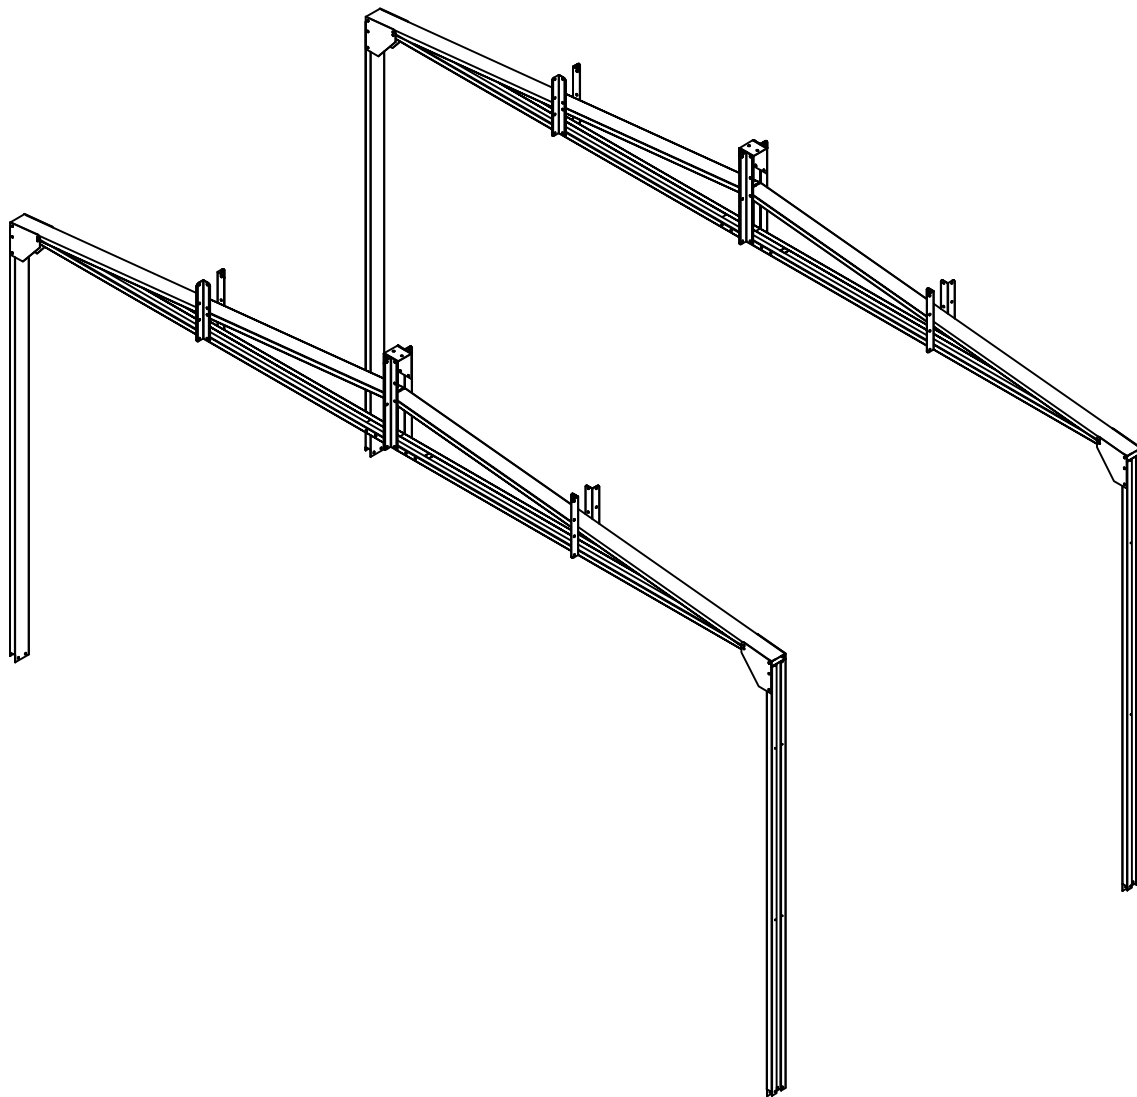

Manual
for
ProShed Extra Strength Support Set
for Garden Shed
12,99m²

Steel Holder

OWNER'S MANUAL / Instructions for Assembly

Requires two people for Installation.

Size

13

14

15