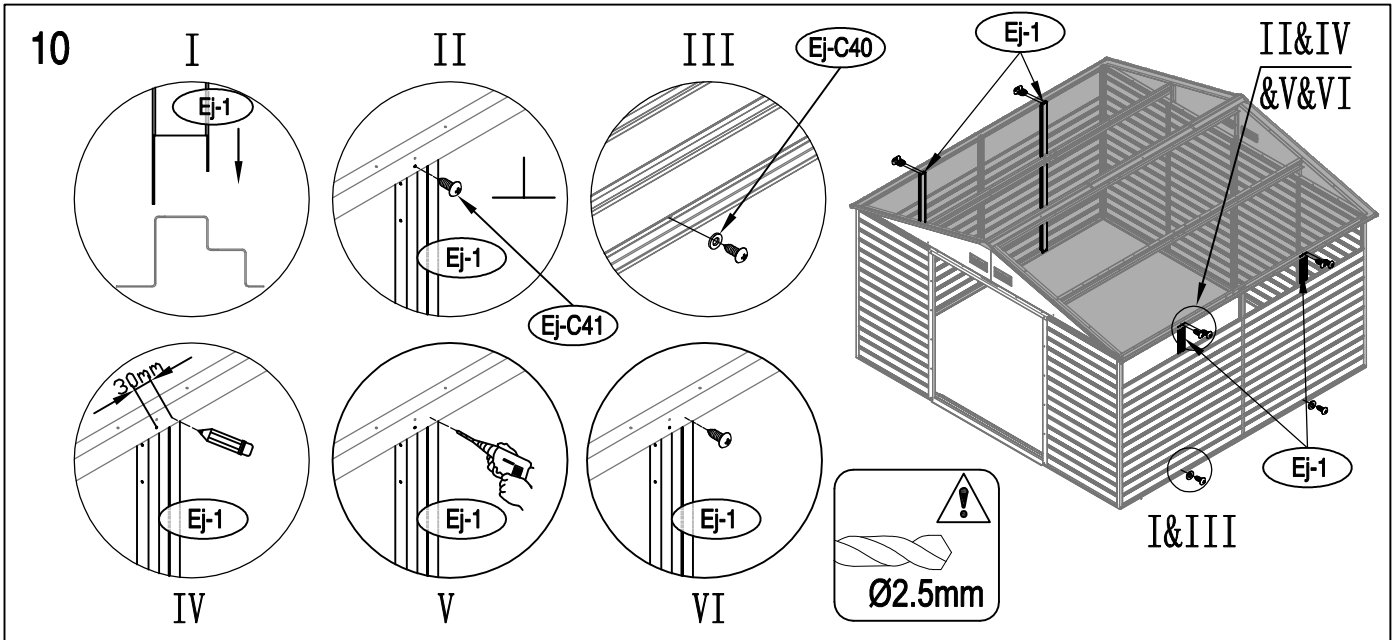

Manual
for
ProShed Extra Strength Support Set
for Garden Shed
12,99m²

Steel Holder

OWNER'S MANUAL / Instructions for Assembly

Requires two people for Installation.

Size

13

14

15