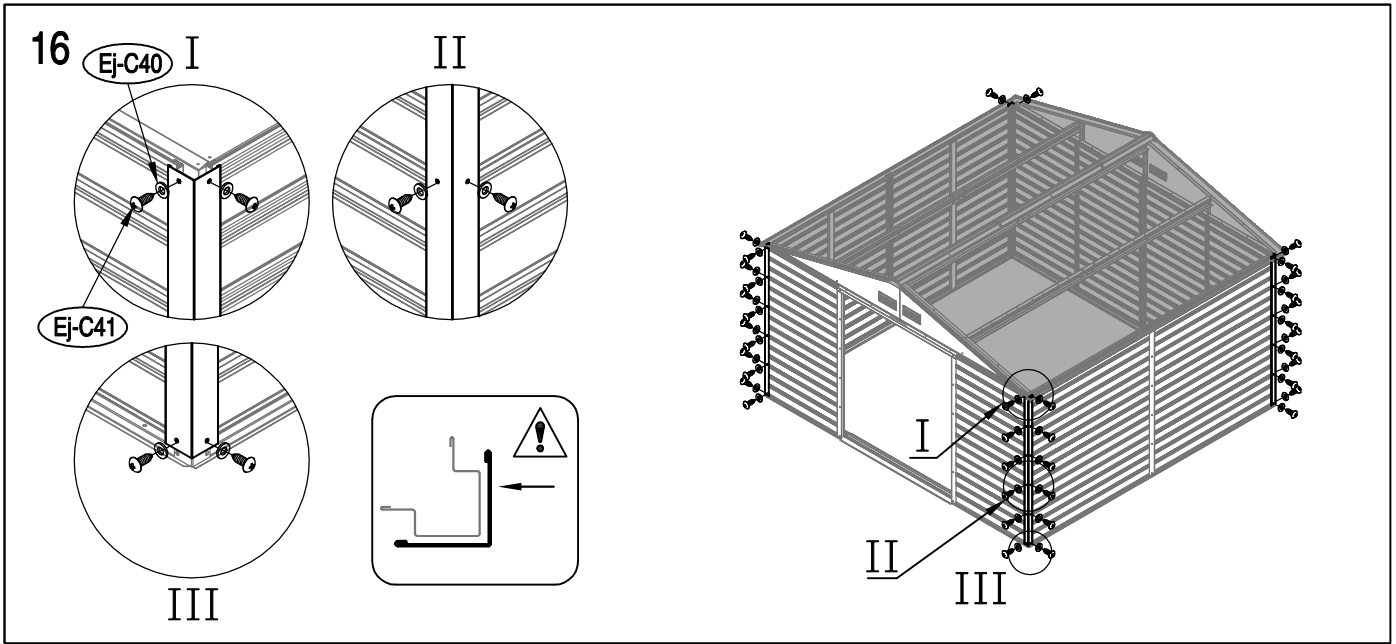

Manual
for
ProShed Extra Strength Support Set
for Garden Shed
12,99m²

Steel Holder

OWNER'S MANUAL / Instructions for Assembly

Requires two people for Installation.

Size

13

14

15