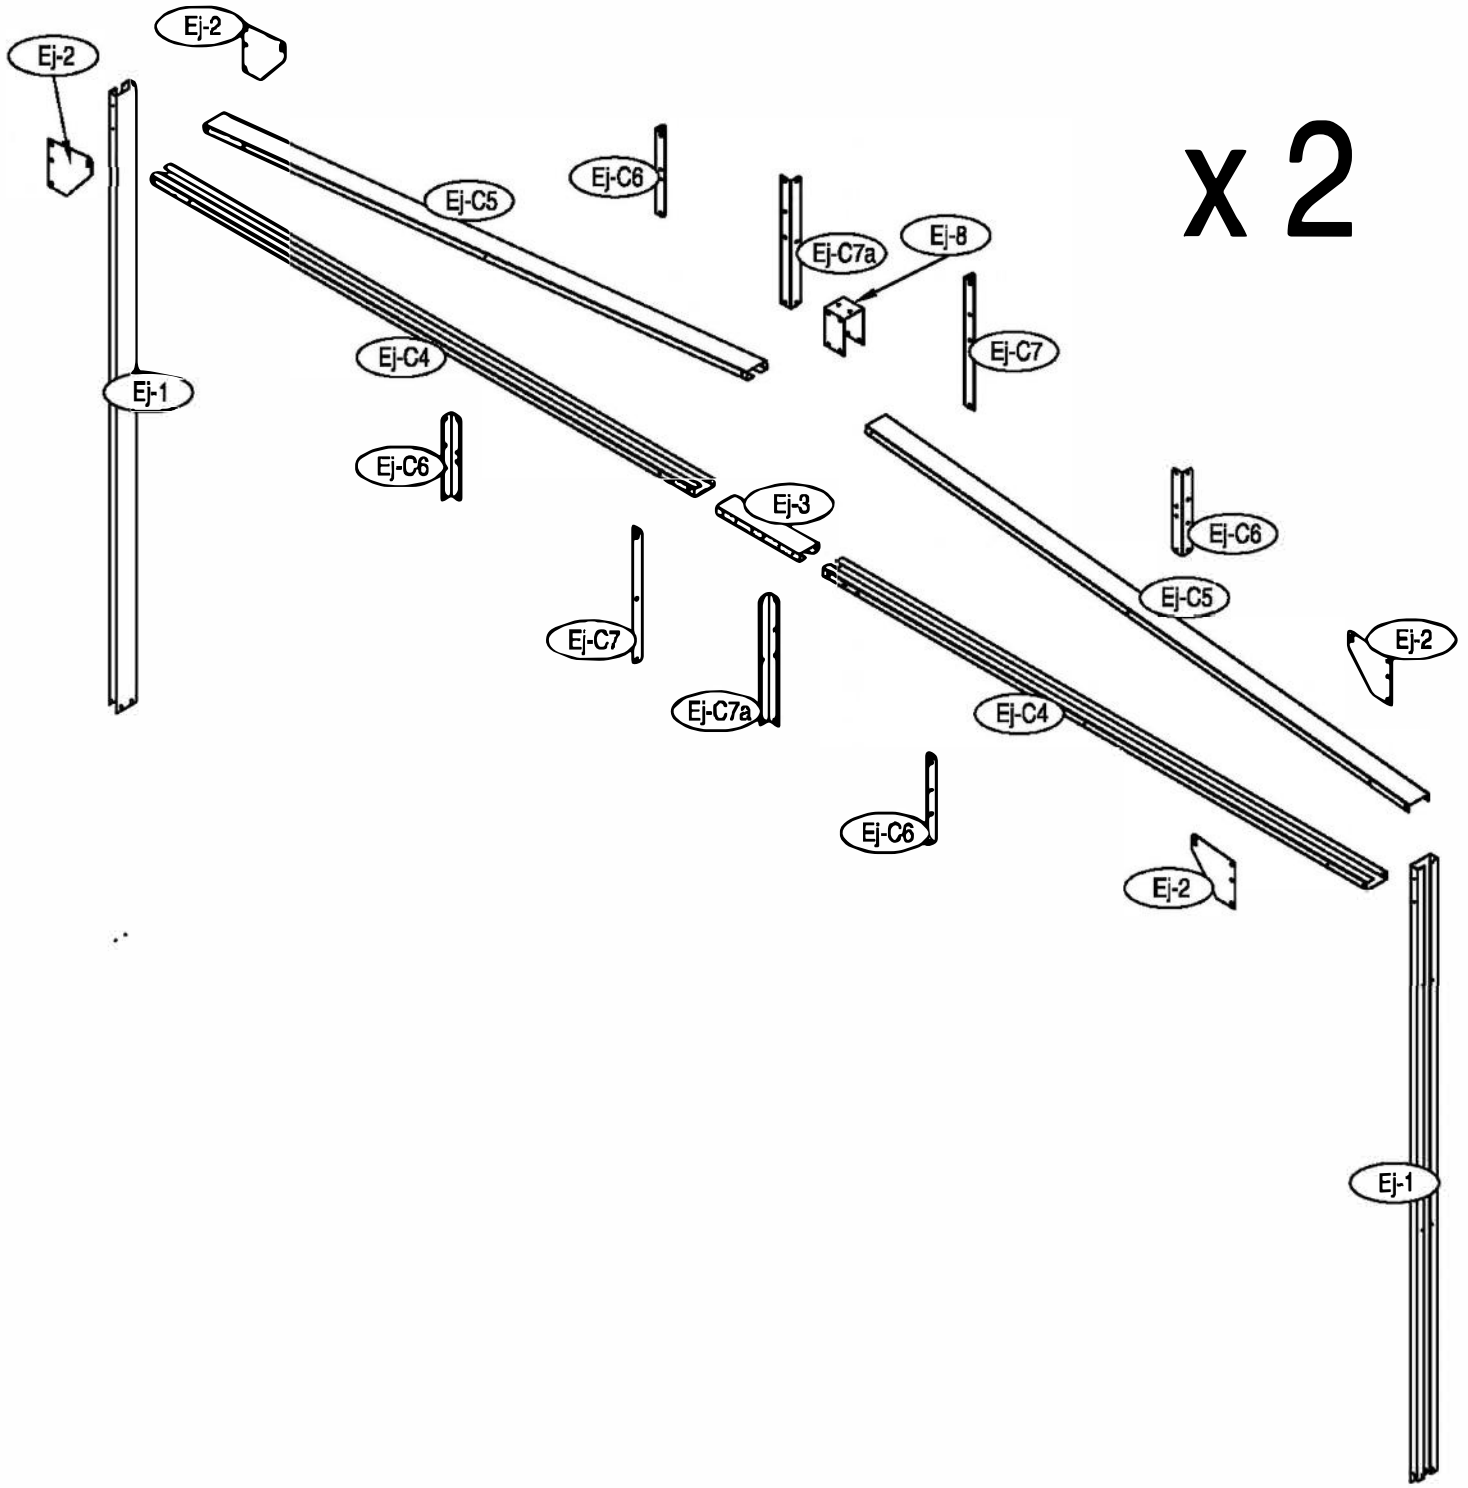

Manual
for
ProShed Extra Strength Support Set
for Garden Shed
12,99m²

Steel Holder

OWNER'S MANUAL / Instructions for Assembly

Requires two people for Installation.

Size

13

14

15