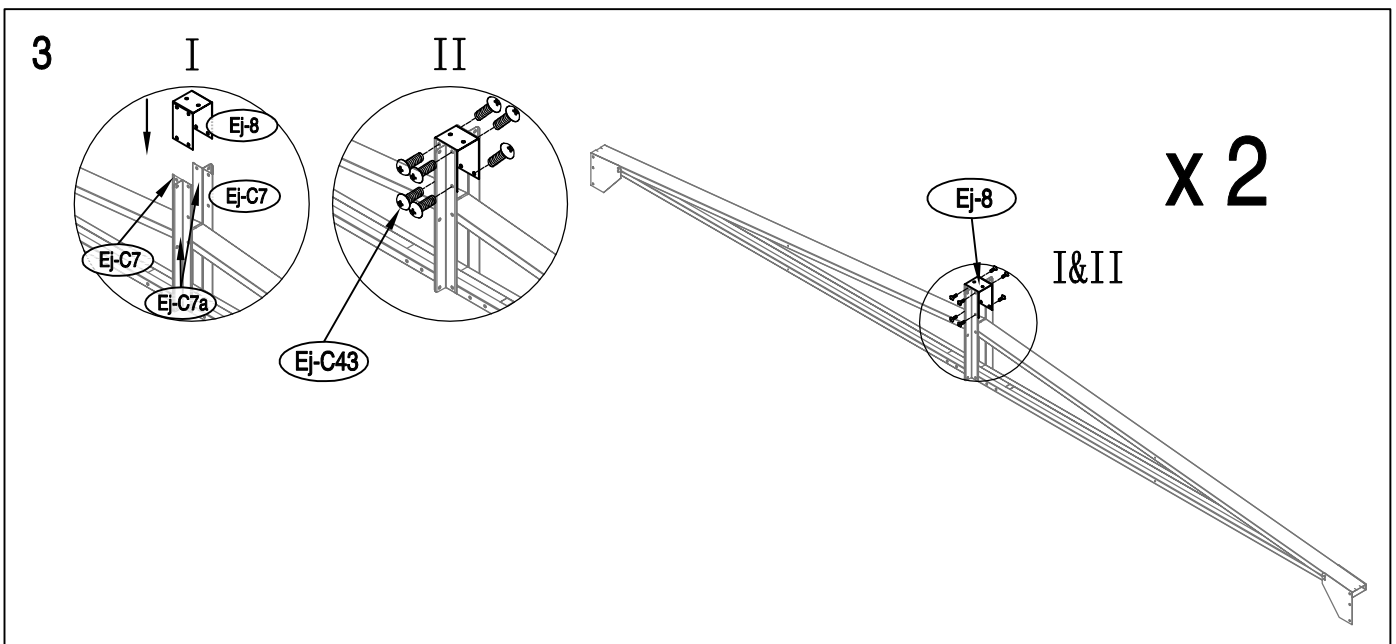

Manual
for
ProShed Extra Strength Support Set
for Garden Shed
12,99m²

Steel Holder

OWNER'S MANUAL / Instructions for Assembly

Requires two people for Installation.

Size

13

14

15