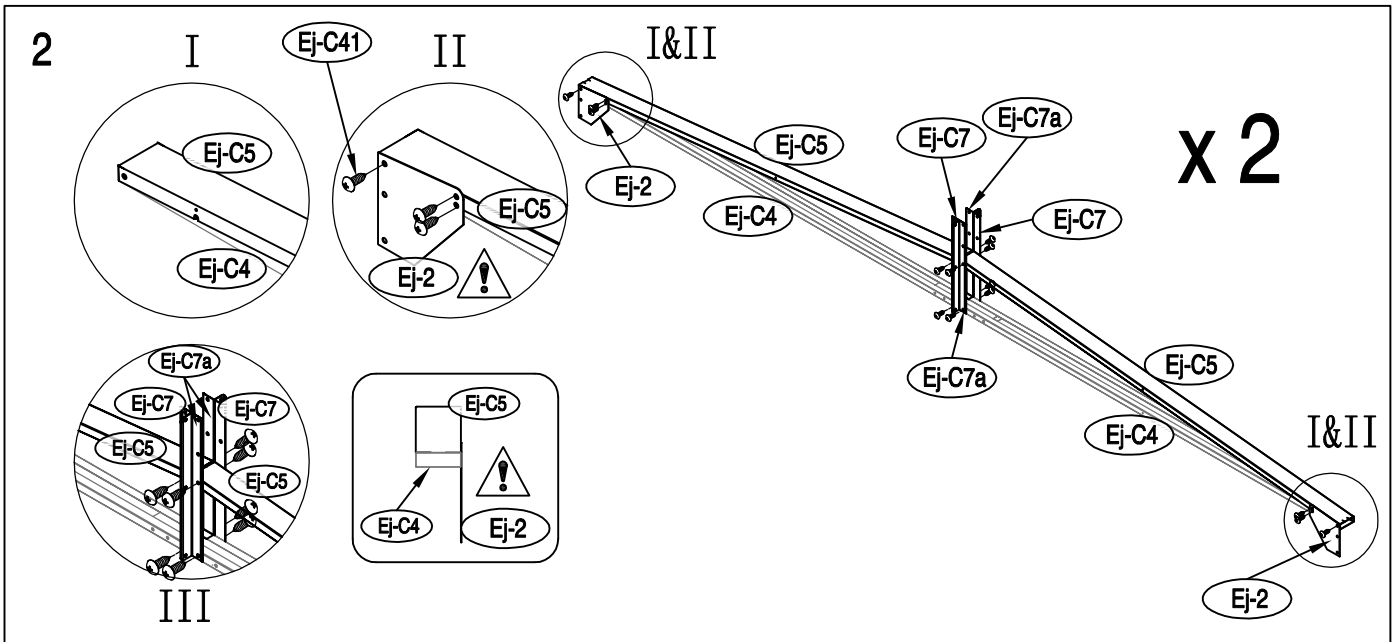

Manual
for
ProShed Extra Strength Support Set
for Garden Shed
12,99m²

Steel Holder

OWNER'S MANUAL / Instructions for Assembly

Requires two people for Installation.

Size

13

14

15