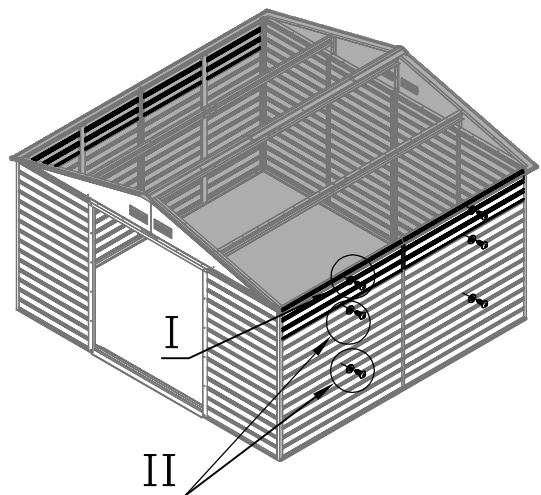

Manual
for
ProShed Extra Strength Support Set
for Garden Shed
12,99m²

Steel Holder

OWNER'S MANUAL / Instructions for Assembly

Requires two people for Installation.

Size

13

14

15