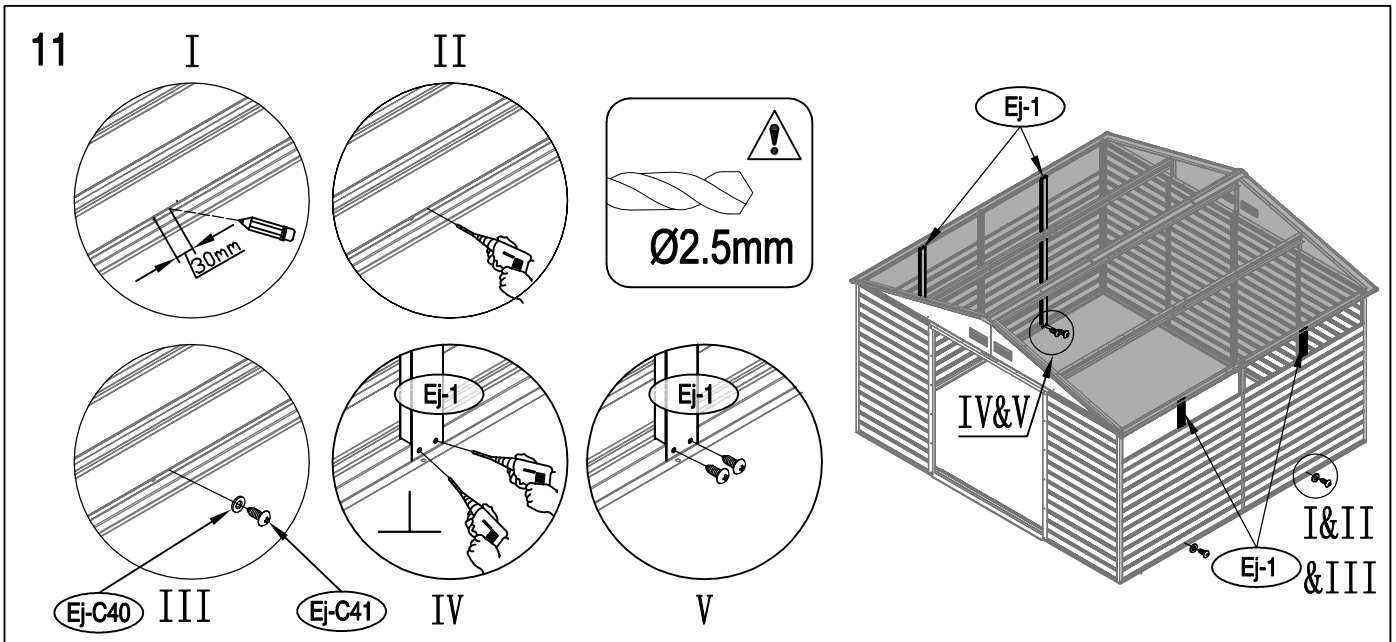

Manual
for
ProShed Extra Strength Support Set
for Garden Shed
12,99m²

Steel Holder

OWNER'S MANUAL / Instructions for Assembly

Requires two people for Installation.

Size

13

14

15