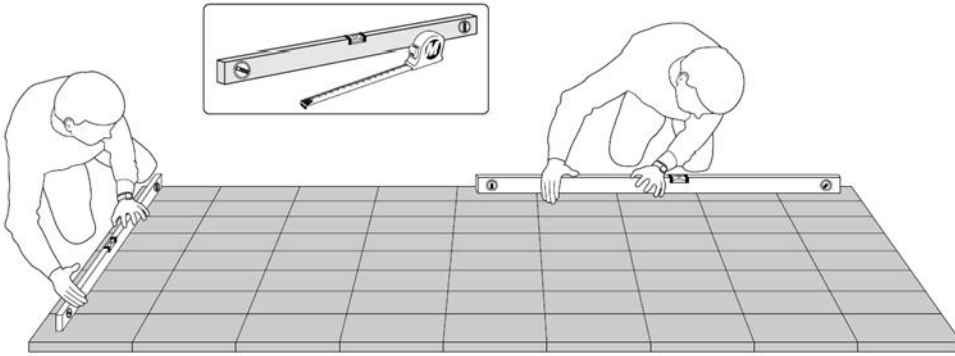

Assembly instruction Greenhouse Aigle

IMPORTANT !

TOOLS