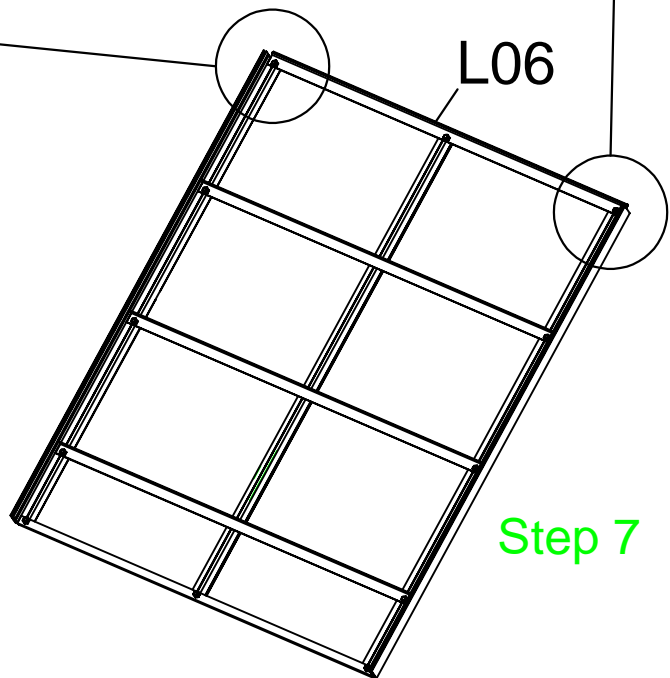

DANCOVER[®]

.com

Manual
for
Greenhouse Nursery
0,76x0,385x0,985m

Assembly instruction

PRODUCT SIZE (LxWxH): 76x38.5x98.5cm
PLEASE READ CAREFULLY BEFORE USE

Assembly

Part	NO.	QTY.
	L01B	2
	L01A	2
	L05A	2
	L09A	6
	L03A	2
	L03B	2
	L03C	1
	L03D	2
	L03E	1
	L06	1
	L04B	1
	L04A	2
	L08A	2
	L08B	4
	L07	1

PARTS

Part	NO.	QTY.
	S03	42
	M01	42
	Z03	2
	D40	2
	D41	1
	J96	9
	Z02	4

Polycarbonate

Part	NO.	QTY.
	Y1	1
	Y2	2
	Y3	2
	Y4	2

Door Assembly

Step 1-1

Step 1-2

Step 1-3

Step 3

Step 4

Step 5

Step 6

Step 7

Front Frame
Assembly

Step 1-4

Step 11