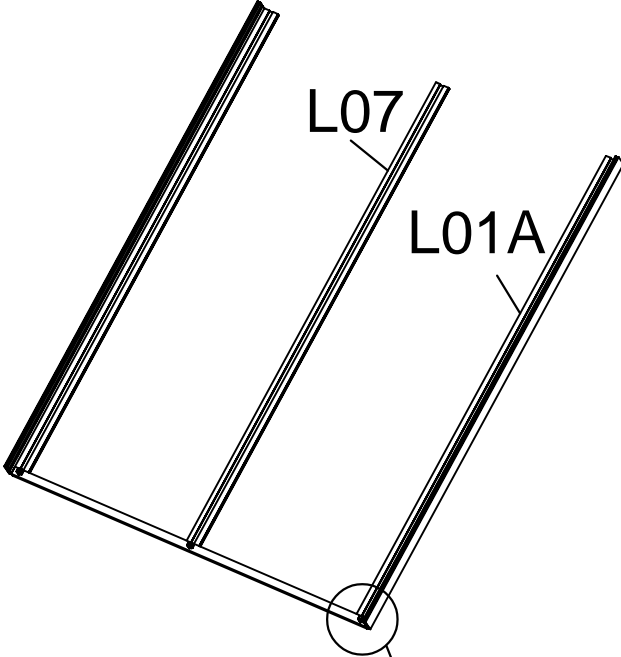

Rear Frame Assembly

Step 3

Step 4

Step 5