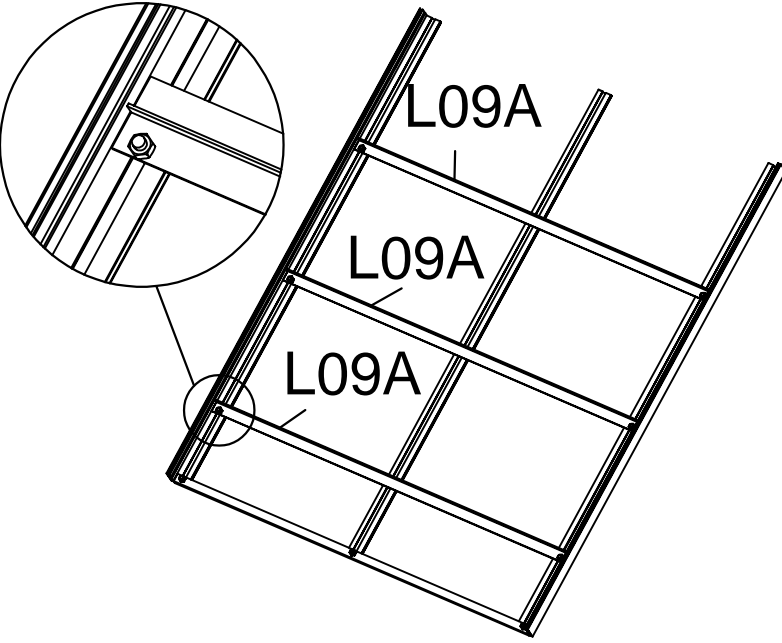

Rear Frame Assembly

Step 3

Step 4

Step 5