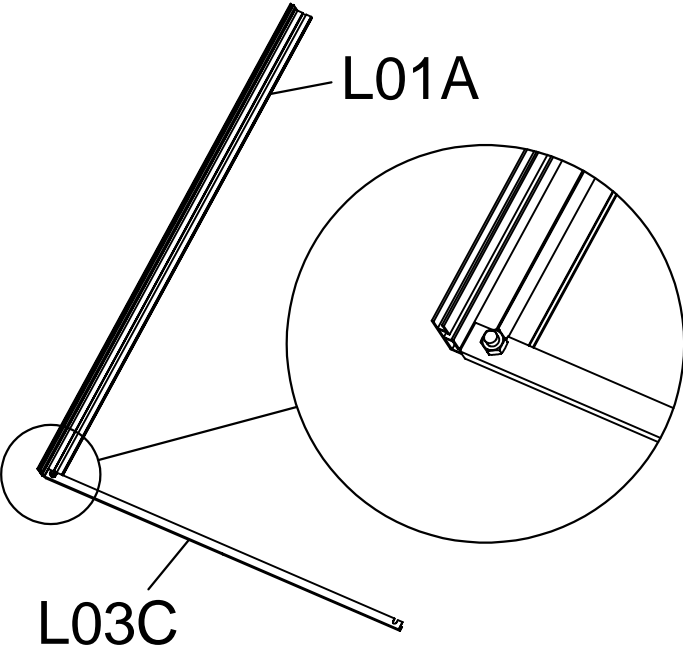

DANCOVER[®]

.com

Manual
for
Greenhouse Nursery
0,76x0,385x0,985m

Assembly instruction

PRODUCT SIZE (LxWxH): 76x38.5x98.5cm
PLEASE READ CAREFULLY BEFORE USE

Assembly

Part	NO.	QTY.
	L01B	2
	L01A	2
	L05A	2
	L09A	6
	L03A	2
	L03B	2
	L03C	1
	L03D	2
	L03E	1
	L06	1
	L04B	1
	L04A	2
	L08A	2
	L08B	4
	L07	1

PARTS

Part	NO.	QTY.
	S03	42
	M01	42
	Z03	2
	D40	2
	D41	1
	J96	9
	Z02	4

Polycarbonate

Part	NO.	QTY.
	Y1	1
	Y2	2
	Y3	2
	Y4	2

Door Assembly

Step 1-1

Step 1-2

Step 1-3

Step 1-4

Lid Assembly

Step 2-2

Step 2-1

Step 2-3

Step 2-4

Step 2-5

Rear Frame Assembly