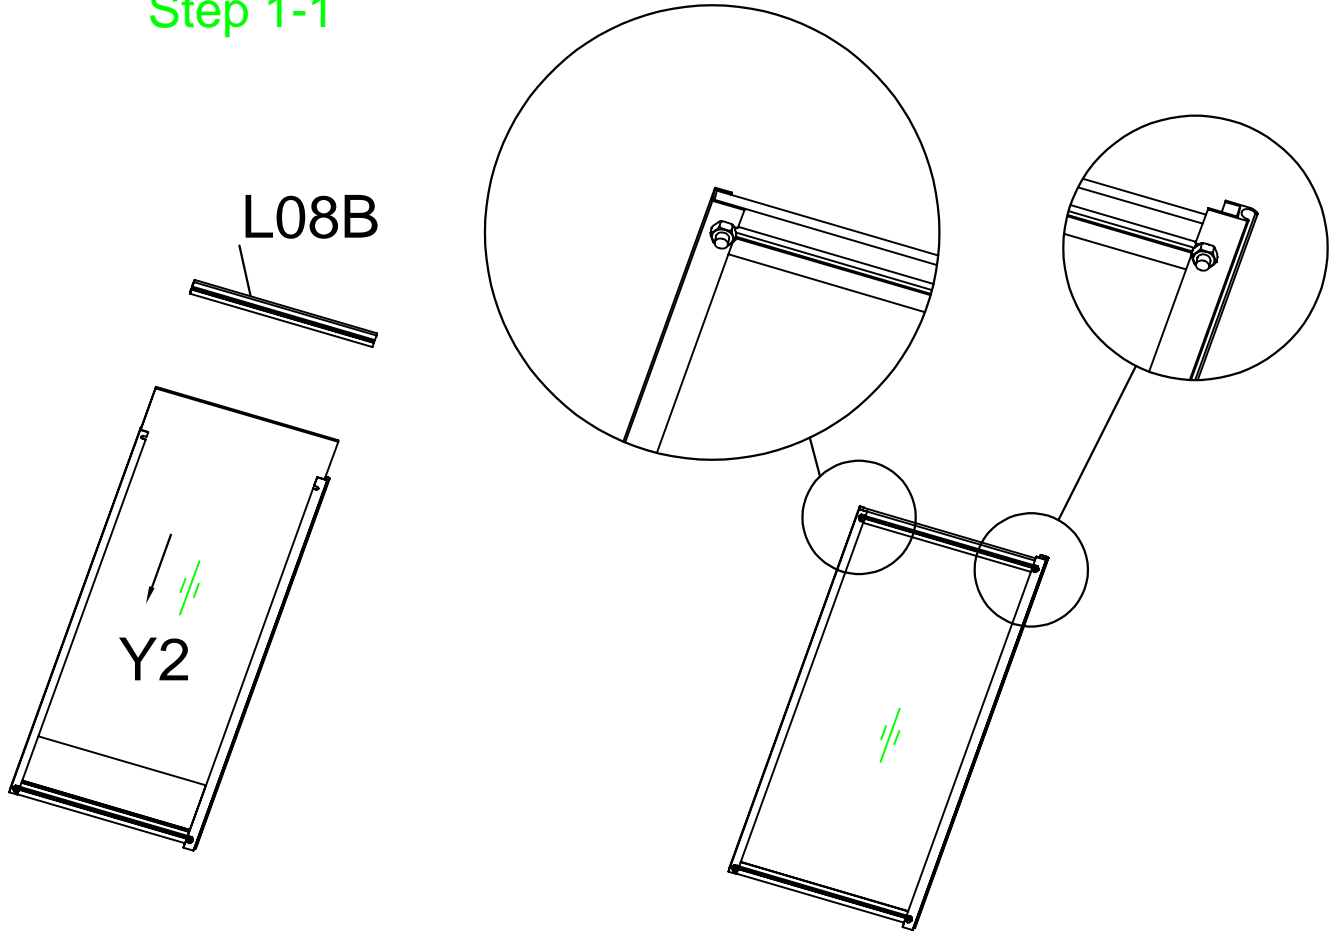

DANCOVER[®]

.com

Manual
for
Greenhouse Nursery
0,76x0,385x0,985m

Assembly instruction

PRODUCT SIZE (LxWxH): 76x38.5x98.5cm
PLEASE READ CAREFULLY BEFORE USE

Assembly

Part	NO.	QTY.
	L01B	2
	L01A	2
	L05A	2
	L09A	6
	L03A	2
	L03B	2
	L03C	1
	L03D	2
	L03E	1
	L06	1
	L04B	1
	L04A	2
	L08A	2
	L08B	4
	L07	1

PARTS

Part	NO.	QTY.
	S03	42
	M01	42
	Z03	2
	D40	2
	D41	1
	J96	9
	Z02	4

Polycarbonate

Part	NO.	QTY.
	Y1	1
	Y2	2
	Y3	2
	Y4	2

Door Assembly

Step 1-1

Step 1-2

Step 1-3