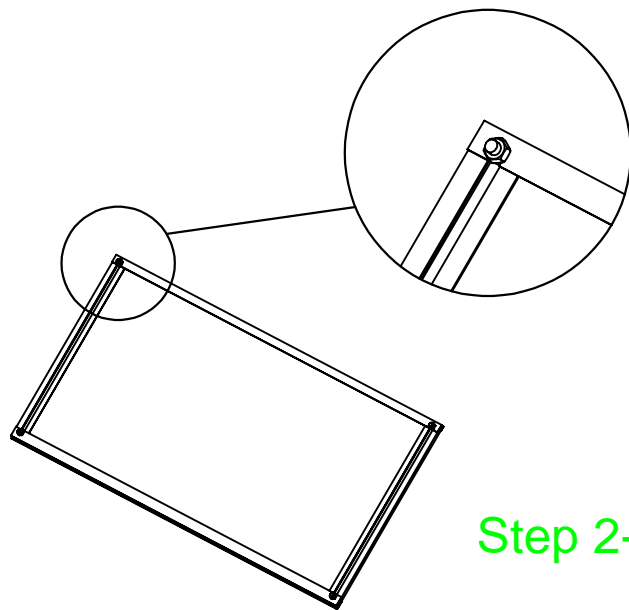

DANCOVER[®]

.com

Manual
for
Greenhouse Nursery
0,76x0,385x0,985m

Assembly instruction

PRODUCT SIZE (LxWxH): 76x38.5x98.5cm
PLEASE READ CAREFULLY BEFORE USE

Assembly

Part	NO.	QTY.
	L01B	2
	L01A	2
	L05A	2
	L09A	6
	L03A	2
	L03B	2
	L03C	1
	L03D	2
	L03E	1
	L06	1
	L04B	1
	L04A	2
	L08A	2
	L08B	4
	L07	1

PARTS

Part	NO.	QTY.
	S03	42
	M01	42
	Z03	2
	D40	2
	D41	1
	J96	9
	Z02	4

Polycarbonate

Part	NO.	QTY.
	Y1	1
	Y2	2
	Y3	2
	Y4	2

Door Assembly

Step 1-1

Step 1-2

Step 1-3

Step 1-4

Lid Assembly

Step 2-2

Step 2-1

Step 2-3

Step 2-4

Step 2-5

Rear Frame Assembly