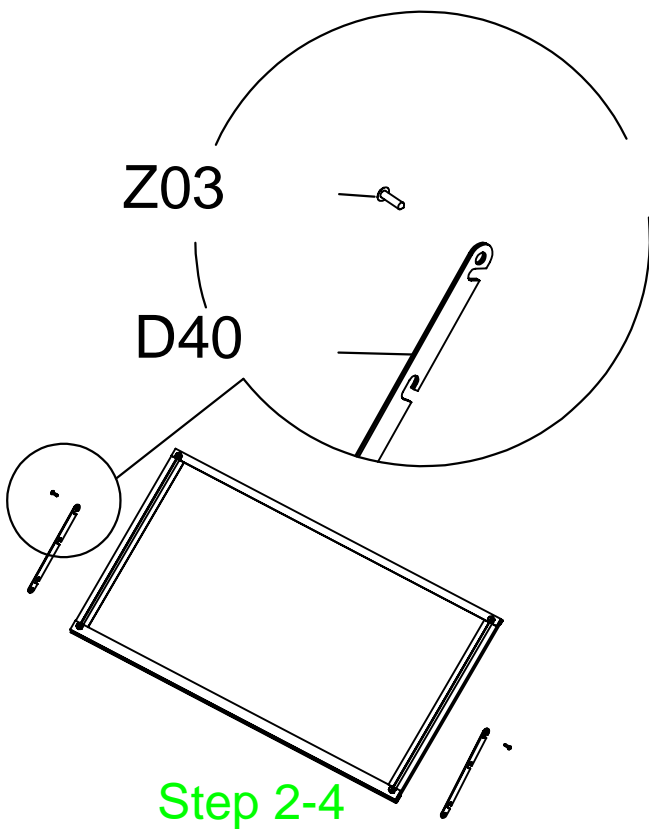

DANCOVER[®]

.com

Manual
for
Greenhouse Nursery
0,76x0,385x0,985m

Assembly instruction

PRODUCT SIZE (LxWxH): 76x38.5x98.5cm
PLEASE READ CAREFULLY BEFORE USE

Assembly

Part	NO.	QTY.
	L01B	2
	L01A	2
	L05A	2
	L09A	6
	L03A	2
	L03B	2
	L03C	1
	L03D	2
	L03E	1
	L06	1
	L04B	1
	L04A	2
	L08A	2
	L08B	4
	L07	1

PARTS

Part	NO.	QTY.
	S03	42
	M01	42
	Z03	2
	D40	2
	D41	1
	J96	9
	Z02	4

Polycarbonate

Part	NO.	QTY.
	Y1	1
	Y2	2
	Y3	2
	Y4	2

Door Assembly

Step 1-1

Step 1-2

Step 1-3

Step 1-4

Lid Assembly

Step 2-2

Step 2-1

Step 2-3

Step 2-4

Step 2-5

Rear Frame Assembly