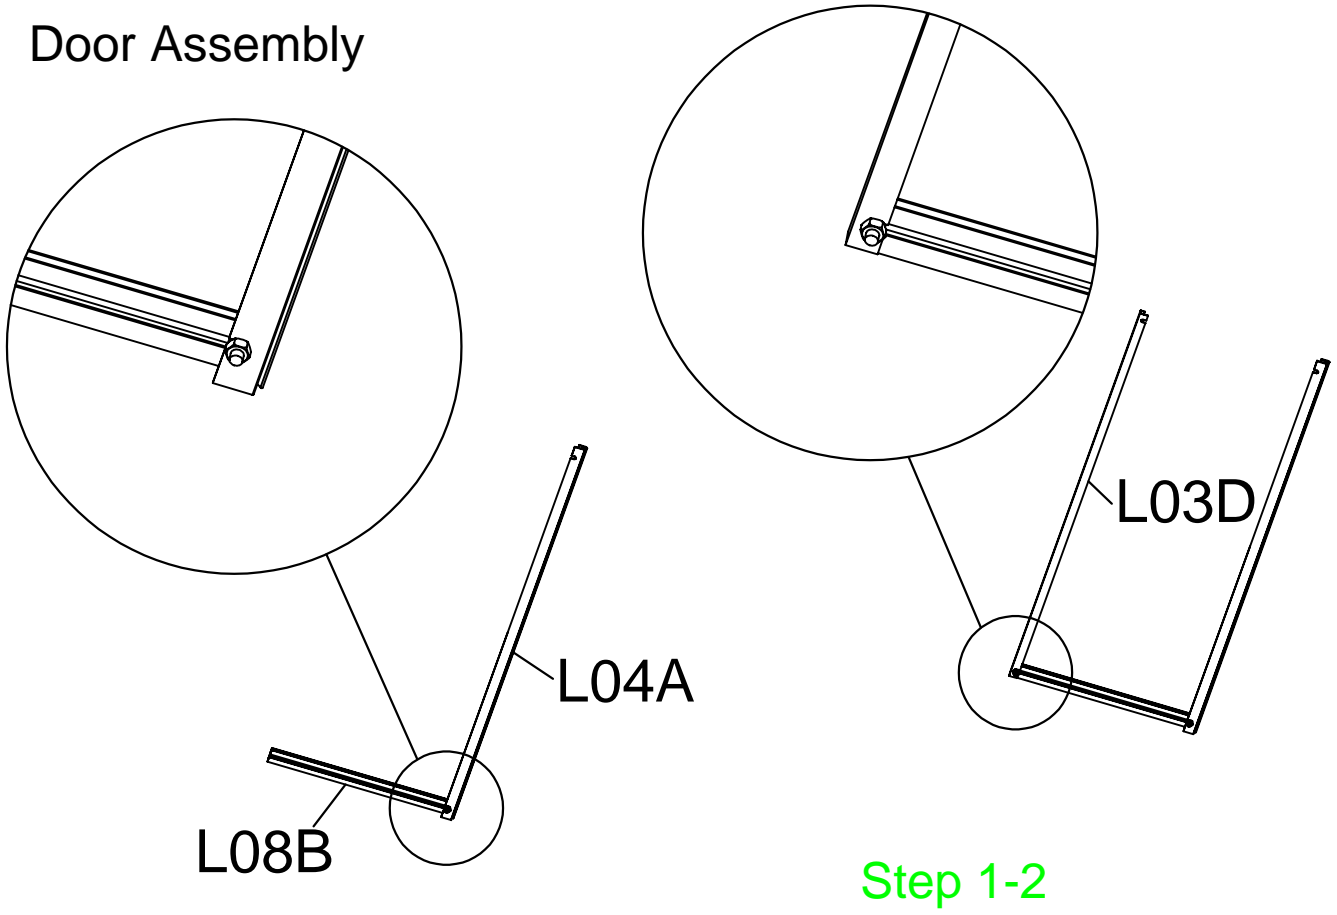

DANCOVER[®]

.com

Manual
for
Greenhouse Nursery
0,76x0,385x0,985m

Assembly instruction

PRODUCT SIZE (LxWxH): 76x38.5x98.5cm
PLEASE READ CAREFULLY BEFORE USE

Assembly

Part	NO.	QTY.
	L01B	2
	L01A	2
	L05A	2
	L09A	6
	L03A	2
	L03B	2
	L03C	1
	L03D	2
	L03E	1
	L06	1
	L04B	1
	L04A	2
	L08A	2
	L08B	4
	L07	1

PARTS

Part	NO.	QTY.
	S03	42
	M01	42
	Z03	2
	D40	2
	D41	1
	J96	9
	Z02	4

Polycarbonate

Part	NO.	QTY.
	Y1	1
	Y2	2
	Y3	2
	Y4	2

Door Assembly

Step 1-1

Step 1-2

Step 1-3