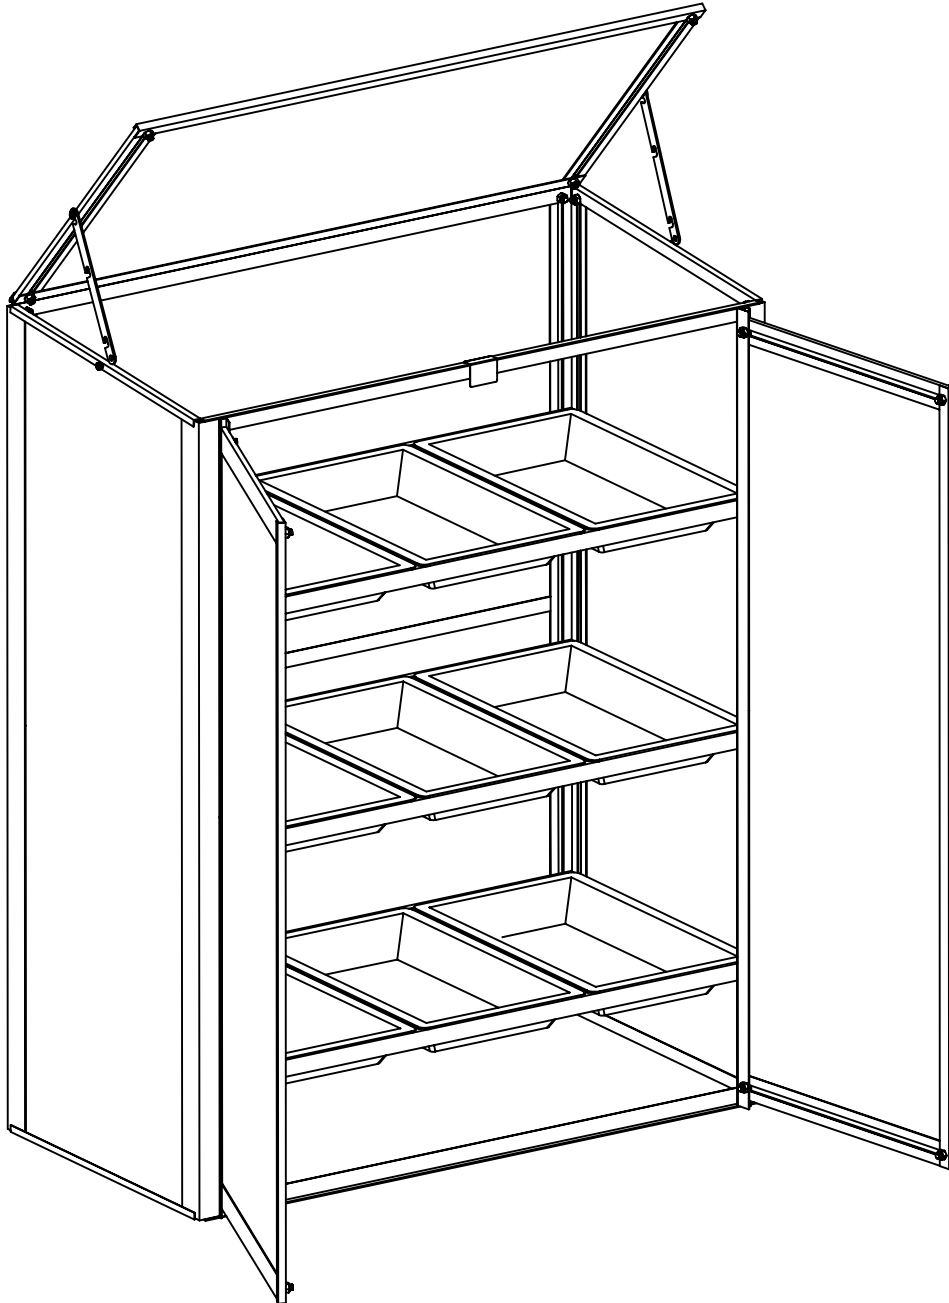

DANCOVER[®]

.com

Manual
for
Greenhouse Nursery
0,76x0,385x0,985m

Assembly instruction

PRODUCT SIZE (LxWxH): 76x38.5x98.5cm
PLEASE READ CAREFULLY BEFORE USE

Assembly

Part	NO.	QTY.
	L01B	2
	L01A	2
	L05A	2
	L09A	6
	L03A	2
	L03B	2
	L03C	1
	L03D	2
	L03E	1
	L06	1
	L04B	1
	L04A	2
	L08A	2
	L08B	4
	L07	1

PARTS

Part	NO.	QTY.
	S03	42
	M01	42
	Z03	2
	D40	2
	D41	1
	J96	9
	Z02	4

Polycarbonate

Part	NO.	QTY.
	Y1	1
	Y2	2
	Y3	2
	Y4	2

Door Assembly

Step 1-1

Step 1-2

Step 1-3