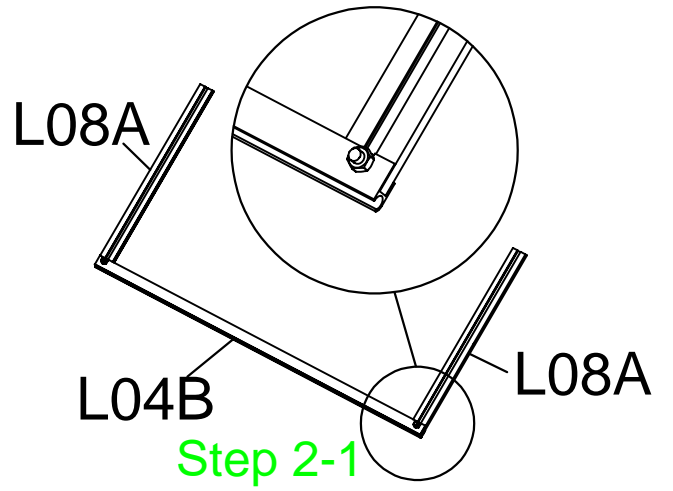

Lid Assembly

Step 2-2

Step 2-1

Step 2-3

Step 2-4

Step 2-5