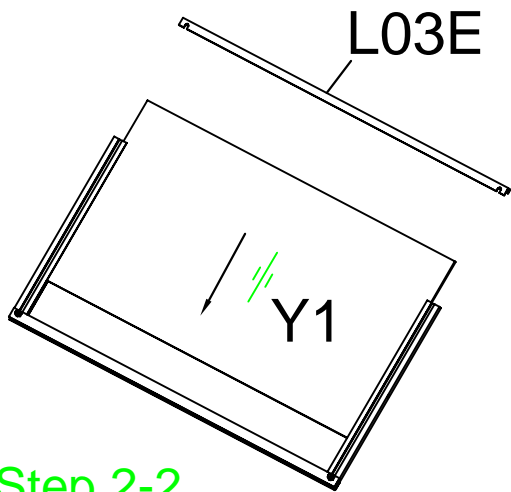

DANCOVER[®]

.com

Manual
for
Greenhouse Nursery
0,76x0,385x0,985m

Assembly instruction

PRODUCT SIZE (LxWxH): 76x38.5x98.5cm
PLEASE READ CAREFULLY BEFORE USE

Assembly

Part	NO.	QTY.
	L01B	2
	L01A	2
	L05A	2
	L09A	6
	L03A	2
	L03B	2
	L03C	1
	L03D	2
	L03E	1
	L06	1
	L04B	1
	L04A	2
	L08A	2
	L08B	4
	L07	1

PARTS

Part	NO.	QTY.
	S03	42
	M01	42
	Z03	2
	D40	2
	D41	1
	J96	9
	Z02	4

Polycarbonate

Part	NO.	QTY.
	Y1	1
	Y2	2
	Y3	2
	Y4	2

Door Assembly

Step 1-1

Step 1-2

Step 1-3

Step 1-4

Lid Assembly

Step 2-2

Step 2-1

Step 2-3

Step 2-4

Step 2-5

Rear Frame Assembly