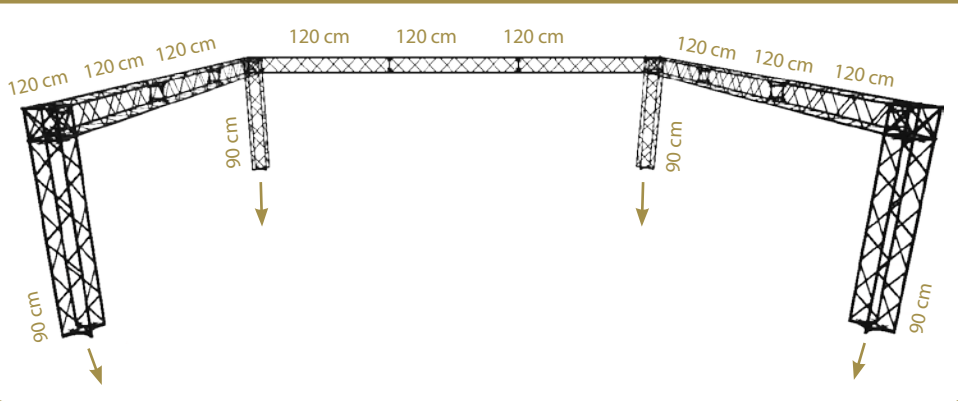

DANCOVER[®]

.com

Manual
Truss display U-Shape
4x4m

- 4 x 90 cm Module
- 22 x 120 cm Module
- 8 x Corner Block
- 16 x Connector Cross
- 4 x Regular Base
- 36 x Top Clip
- 36 x Bottom Clip
- 18 x 120 cm Alu Profile

1: UPPER PART

- Modules: 4 pcs. 90 cm + 9 pcs. 120 cm
- Corner Block: 4 pcs.
- Connector Cross: 6 pcs.

2: LOWER PART

- Modules: 13 pcs. 120 cm
- Corner Block: 4 pcs.
- Connector Cross: 10 pcs.
- Regular Base: 4 pcs.

3: ASSEMBLY

Install banners at upper part.
Mount upper part on top of lower part and at last install the bottom of the banner at the lower part.

BANNER WITH TOP CLIP

CORNER BLOCK

CONNECTOR CROSS

REGULAR BASE