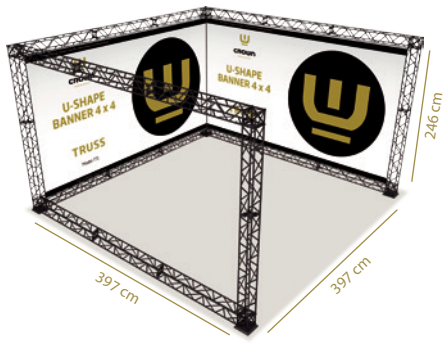

DANCOVER[®]

.com

Manual
Truss display U-Shape
4x4m

- 4 x 90 cm Module
- 22 x 120 cm Module
- 8 x Corner Block
- 16 x Connector Cross
- 4 x Regular Base
- 36 x Top Clip
- 36 x Bottom Clip
- 18 x 120 cm Alu Profile

1: UPPER PART

- Modules: 4 pcs. 90 cm + 9 pcs. 120 cm
- Corner Block: 4 pcs.
- Connector Cross: 6 pcs.

2: LOWER PART

- Modules: 13 pcs. 120 cm
- Corner Block: 4 pcs.
- Connector Cross: 10 pcs.
- Regular Base: 4 pcs.

3: ASSEMBLY

Install banners at upper part.
Mount upper part on top of lower part and at last install the bottom of the banner at the lower part.

BANNER WITH TOP CLIP

CORNER BLOCK

CONNECTOR CROSS

REGULAR BASE