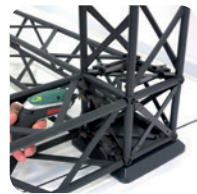

DANCOVER[®]

.com

Manual
Truss display U-Shape
4x4m

- 4 x 90 cm Module
- 22 x 120 cm Module
- 8 x Corner Block
- 16 x Connector Cross
- 4 x Regular Base
- 36 x Top Clip
- 36 x Bottom Clip
- 18 x 120 cm Alu Profile

1: UPPER PART

- Modules: 4 pcs. 90 cm + 9 pcs. 120 cm
- Corner Block: 4 pcs.
- Connector Cross: 6 pcs.

2: LOWER PART

- Modules: 13 pcs. 120 cm
- Corner Block: 4 pcs.
- Connector Cross: 10 pcs.
- Regular Base: 4 pcs.

3: ASSEMBLY

Install banners at upper part.
Mount upper part on top of lower part and at last install the bottom of the banner at the lower part.

BANNER WITH TOP CLIP

CORNER BLOCK

CONNECTOR CROSS

REGULAR BASE