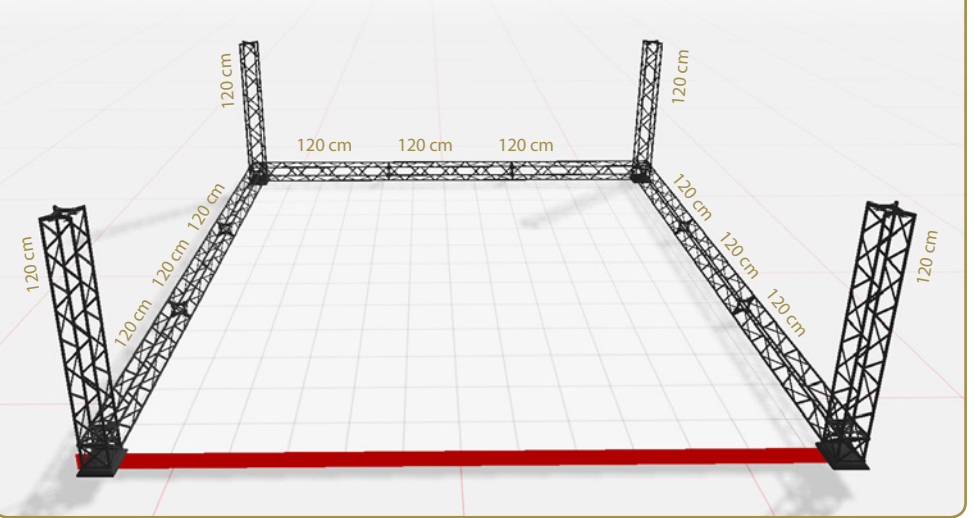

DANCOVER[®]

.com

Manual
Truss display U-Shape
4x4m

- 4 x 90 cm Module
- 22 x 120 cm Module
- 8 x Corner Block
- 16 x Connector Cross
- 4 x Regular Base
- 36 x Top Clip
- 36 x Bottom Clip
- 18 x 120 cm Alu Profile

1: UPPER PART

- Modules: 4 pcs. 90 cm + 9 pcs. 120 cm
- Corner Block: 4 pcs.
- Connector Cross: 6 pcs.

2: LOWER PART

- Modules: 13 pcs. 120 cm
- Corner Block: 4 pcs.
- Connector Cross: 10 pcs.
- Regular Base: 4 pcs.

3: ASSEMBLY

Install banners at upper part.
Mount upper part on top of lower part and at last install the bottom of the banner at the lower part.

BANNER WITH TOP CLIP

CORNER BLOCK

CONNECTOR CROSS

REGULAR BASE