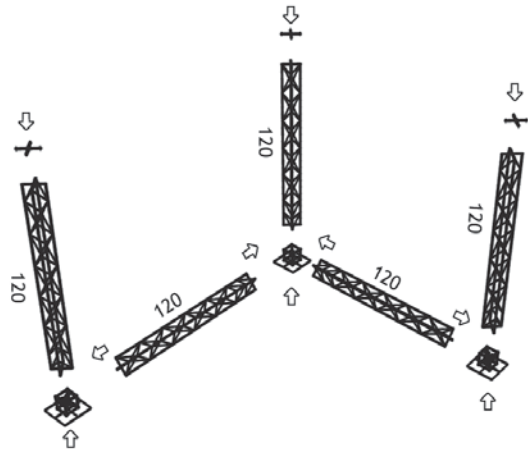

DANCOVER[®]

Manual
Truss display corner

LOWER PART:

- 5 x 
- 3 x 
- 3 x 

1

UPPER PART:

- 3 x 
- 2 x 
- 3 x 

2

ASSEMBLY:

Install Banners at upper part.
Mount upper part on top of lower part.

3

- 3 x 90 cm Module
- 7 x 120 cm Module
- 6 x Corner Block
- 3 x Connector Cross
- 3 x Regular Base
- 8 x Top Clip
- 8 x Bottom Clip
- 4 x 120 cm Alu Profile

BANNER WITH TOP CLIP

CORNER BLOCK

CONNECTOR CROSS

REGULAR BASE

Contact information

Head office:

Dancover A/S
Nordre Strandvej 119 G
3150 Hellebæk
Denmark

For more information
please visit:
www.dancovershop.com