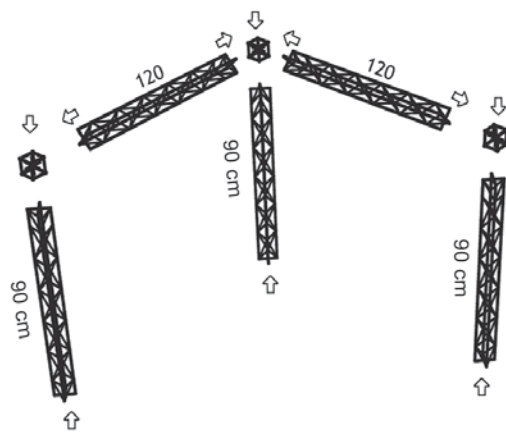

DANCOVER[®]

Manual
Truss display corner

LOWER PART:

- 5 x 
- 3 x 
- 3 x 

1

UPPER PART:

- 3 x 
- 2 x 
- 3 x 

2

ASSEMBLY:

Install Banners at upper part.
Mount upper part on top of lower part.

3

- 3 x 90 cm Module
- 7 x 120 cm Module
- 6 x Corner Block
- 3 x Connector Cross
- 3 x Regular Base
- 8 x Top Clip
- 8 x Bottom Clip
- 4 x 120 cm Alu Profile

BANNER WITH TOP CLIP

CORNER BLOCK

CONNECTOR CROSS

REGULAR BASE

Contact information

Head office:

Dancover A/S
Nordre Strandvej 119 G
3150 Hellebæk
Denmark

For more information
please visit:
www.dancovershop.com