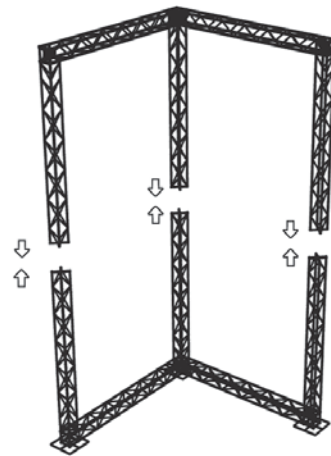

DANCOVER[®]

Manual
Truss display corner

LOWER PART:

- 5 x 
- 3 x 
- 3 x 

1

UPPER PART:

- 3 x 
- 2 x 
- 3 x 

2

ASSEMBLY:

Install Banners at upper part.
Mount upper part on top of lower part.

3

- 3 x 90 cm Module
- 7 x 120 cm Module
- 6 x Corner Block
- 3 x Connector Cross
- 3 x Regular Base
- 8 x Top Clip
- 8 x Bottom Clip
- 4 x 120 cm Alu Profile