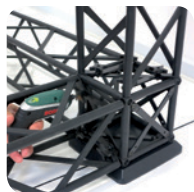

DANCOVER[®]

Manual
Truss display corner

LOWER PART:

- 5 x 
- 3 x 
- 3 x 

1

UPPER PART:

- 3 x 
- 2 x 
- 3 x 

2

ASSEMBLY:

Install Banners at upper part.
Mount upper part on top of lower part.

3

- 3 x 90 cm Module
- 7 x 120 cm Module
- 6 x Corner Block
- 3 x Connector Cross
- 3 x Regular Base
- 8 x Top Clip
- 8 x Bottom Clip
- 4 x 120 cm Alu Profile