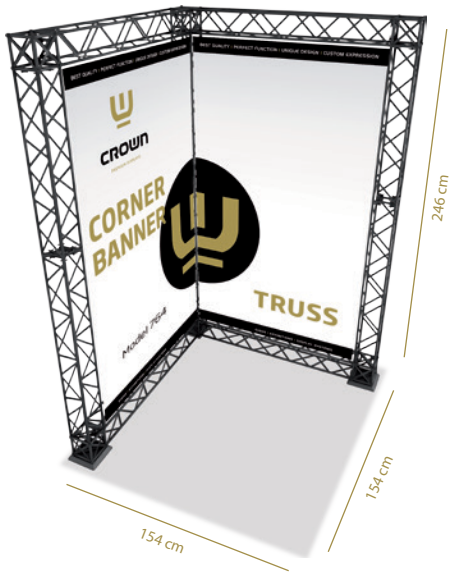

DANCOVER[®]

Manual
Truss display corner

LOWER PART:

- 5 x 
- 3 x 
- 3 x 

1

UPPER PART:

- 3 x 
- 2 x 
- 3 x 

2

ASSEMBLY:

Install Banners at upper part.
Mount upper part on top of lower part.

3

- 3 x 90 cm Module
- 7 x 120 cm Module
- 6 x Corner Block
- 3 x Connector Cross
- 3 x Regular Base
- 8 x Top Clip
- 8 x Bottom Clip
- 4 x 120 cm Alu Profile

BANNER WITH TOP CLIP

CORNER BLOCK

CONNECTOR CROSS

REGULAR BASE

Contact information

Head office:

Dancover A/S
Nordre Strandvej 119 G
3150 Hellebæk
Denmark

For more information
please visit:
www.dancovershop.com